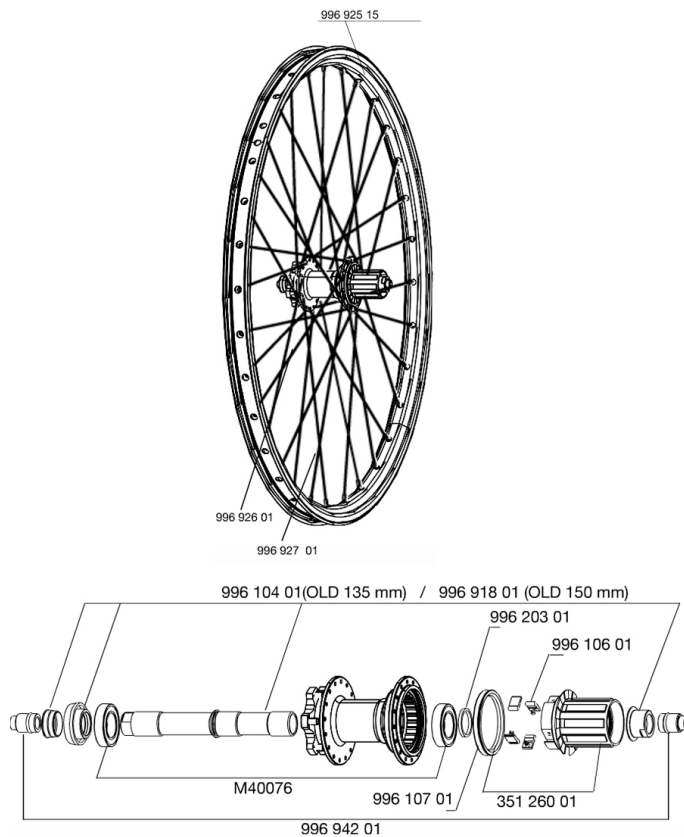

## REFERENCES WHEELS

### SPOKES

99692601	16 SPOKES DEETRAKS 09 FOD+OFW 263mm
99692701	16 SPOKES DEETRAKS 09 FD+FW 261mm

### HUB SHELLS

35126001	ITS-4 FREEWHEEL BODY + SEAL 2013 (NO PAWLS)
99610401	AXLE KIT ITS4 135mm D6T + ADJ.NUT
99610601	PAWLS KIT FOR ITS-4 (OR TS-2)
99691801	REAR AXLE KIT ITS4 150mm + ADJ.NUT + NUT
99620301	2 ITS4 SPACERS
M40076	HUB BEARINGS 17x30x7 6903 x 2
99610701	ITS-4 FREEWHEEL SEAL

### ADAPTERS

99694201	2 REAR REDUCERS 12/9,5mm ITS4 HUB
----------	-----------------------------------

**MAVIC** *DEETRAKS 09 12X150*

***Specifications***

WHEEL WEIGHTS