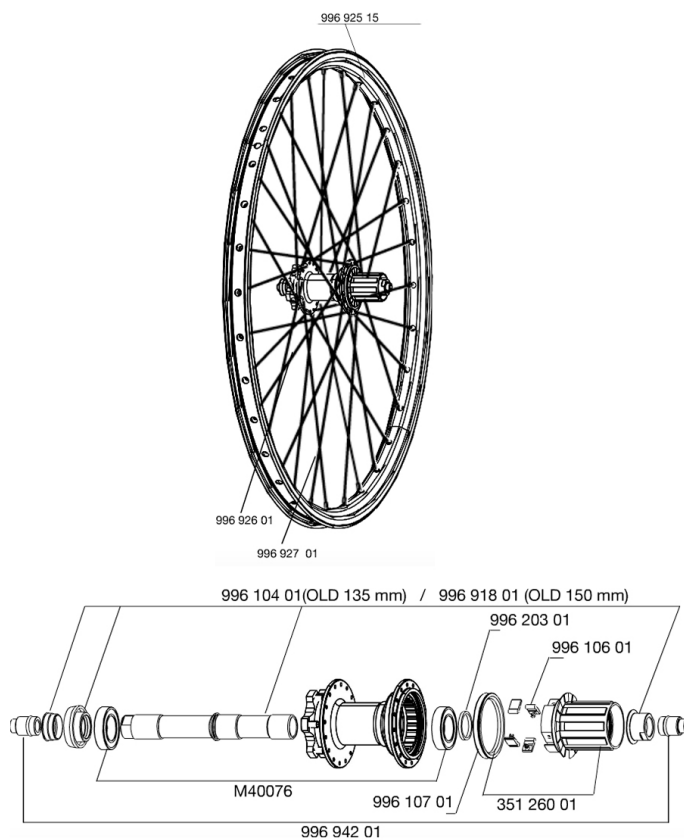

## REFERENCES WHEELS

### SPOKES

99692601	16 SPOKES DEETRAKS 09 FOD+OFW 263mm
99692701	16 SPOKES DEETRAKS 09 FD+FW 261mm

### HUB SHELLS

35126001	ITS-4 FREEWHEEL BODY + SEAL 2013 (NO PAWLS)
99610401	AXLE KIT ITS4 135mm D6T + ADJ.NUT
99610601	PAWLS KIT FOR ITS-4 (OR TS-2)
99691801	REAR AXLE KIT ITS4 150mm + ADJ.NUT + NUT
99620301	2 ITS4 SPACERS
M40076	HUB BEARINGS 17x30x7 6903 x 2
99610701	ITS-4 FREEWHEEL SEAL

### ADAPTERS

99694201	2 REAR REDUCERS 12/9,5mm ITS4 HUB
----------	-----------------------------------

**MAVIC** *DEETRAKS 09 12X150*

***Specifications***

WHEEL WEIGHTS