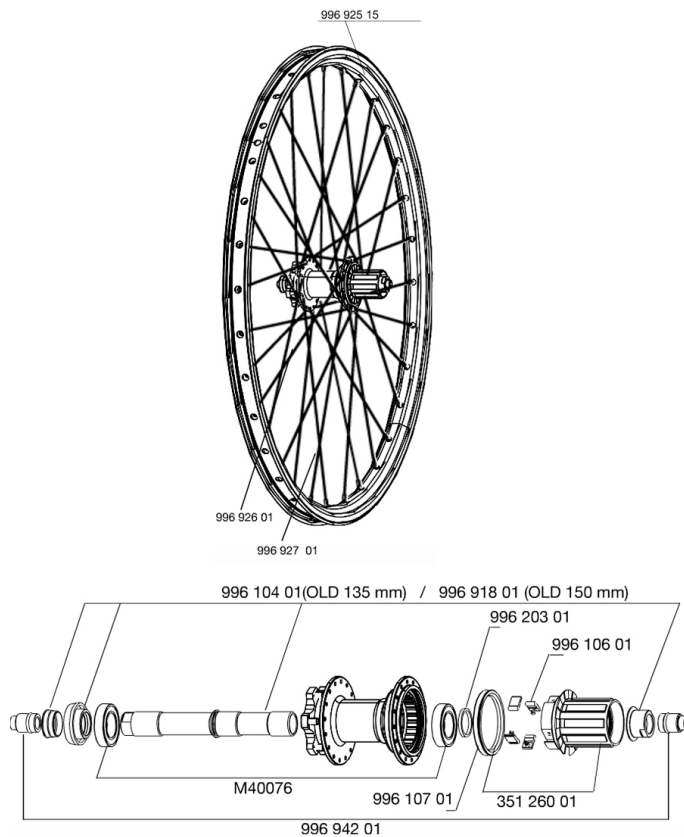

REFERENCES WHEELS

RIMS

&NBSP;:

99692515	RIM DEETRAKS 09
----------	-----------------

SPOKES

99692601	16 SPOKES DEETRAKS 09 FOD+OFW 263mm
99692701	16 SPOKES DEETRAKS 09 FD+FW 261mm

HUB SHELLS

99610601	PAWLS KIT FOR ITS-4 (OR TS-2)
99691801	REAR AXLE KIT ITS4 150mm + ADJ.NUT + NUT
99620301	2 ITS4 SPACERS
M40076	HUB BEARINGS 17x30x7 6903 x 2
99610701	ITS-4 FREEWHEEL SEAL
35126001	ITS-4 FREEWHEEL BODY + SEAL 2013 (NO PAWLS)
99610401	AXLE KIT ITS4 135mm D6T + ADJ.NUT

ADAPTERS

99694201	2 REAR REDUCERS 12/9,5mm ITS4 HUB
----------	-----------------------------------

MAVIC *DEETRAKS 09 12X150*

Specifications

WHEEL WEIGHTS