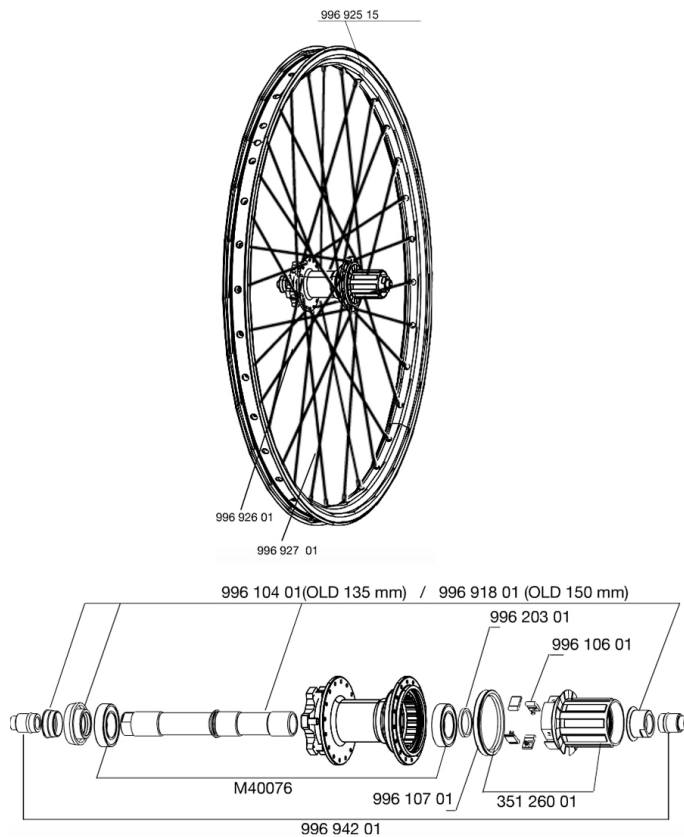

REFERENCES WHEELS

RIMS

&NBSP;:

99692515	RIM DEETRAKS 09
----------	-----------------

SPOKES

99692701	16 SPOKES DEETRAKS 09 FD+FW 261mm
99692601	16 SPOKES DEETRAKS 09 FOD+OFW 263mm

HUB SHELLS

M40076	HUB BEARINGS 17x30x7 6903 x 2
99610701	ITS-4 FREEWHEEL SEAL
35126001	ITS-4 FREEWHEEL BODY + SEAL 2013 (NO PAWLS)
99610401	AXLE KIT ITS4 135mm D6T + ADJ.NUT
99610601	PAWLS KIT FOR ITS-4 (OR TS-2)
99691801	REAR AXLE KIT ITS4 150mm + ADJ.NUT + NUT
99620301	2 ITS4 SPACERS

ADAPTERS

99694201	2 REAR REDUCERS 12/9,5mm ITS4 HUB
----------	-----------------------------------

MAVIC *DEETRAKS 09 12X150*

Specifications

WHEEL WEIGHTS