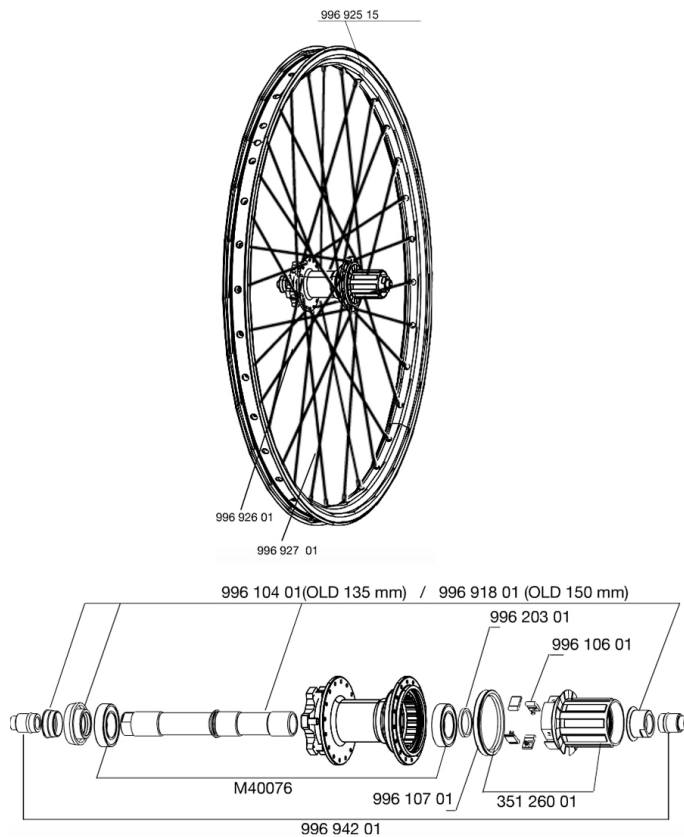

REFERENCES WHEELS

RIMS

&NBSP;:

99692515	RIM DEETRAKS 09
----------	-----------------

SPOKES

99692601	16 SPOKES DEETRAKS 09 FOD+OFW 263mm
99692701	16 SPOKES DEETRAKS 09 FD+FW 261mm

HUB SHELLS

35126001	ITS-4 FREEWHEEL BODY + SEAL 2013 (NO PAWLS)
99610401	AXLE KIT ITS4 135mm D6T + ADJ.NUT
99610601	PAWLS KIT FOR ITS-4 (OR TS-2)
99691801	REAR AXLE KIT ITS4 150mm + ADJ.NUT + NUT
99620301	2 ITS4 SPACERS
M40076	HUB BEARINGS 17x30x7 6903 x 2
99610701	ITS-4 FREEWHEEL SEAL

ADAPTERS

99694201	2 REAR REDUCERS 12/9,5mm ITS4 HUB
----------	-----------------------------------

MAVIC *DEETRAKS 09 12X150*

Specifications

WHEEL WEIGHTS