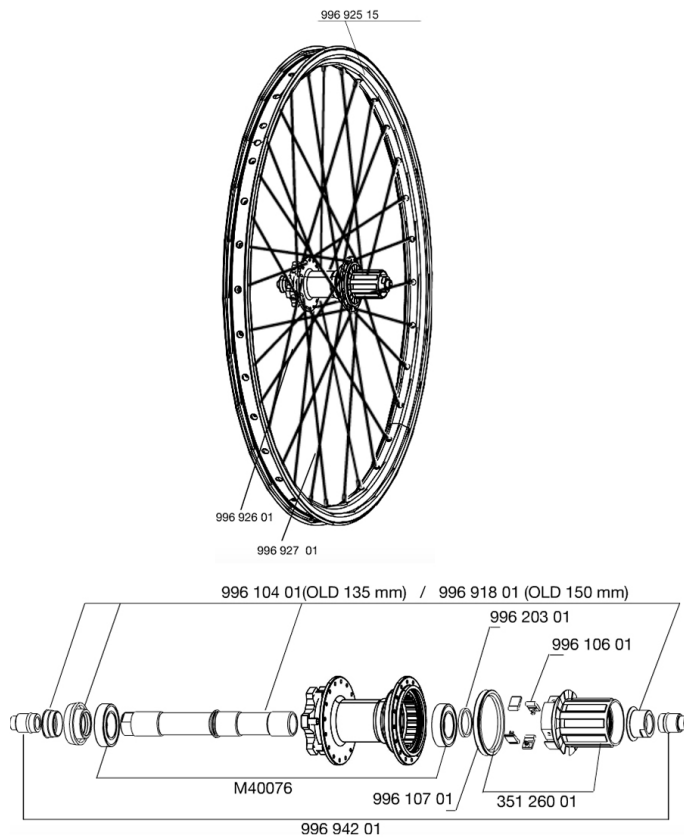

RUEDAS REFERENCIAS

RIMS

&NBSP;:

99692515	RIM DEETRAKS 09
----------	-----------------

SPOKES

99692701	16 SPOKES DEETRAKS 09 FD+FW 261mm
99692601	16 SPOKES DEETRAKS 09 FOD+OFW 263mm

HUB SHELLS

99610701	ITS4 SEAL
35126001	ITS-4 FREEWHEEL BODY + SEAL 2013 (WITHOUT PAWLS)
99610401	AXLE KIT ITS4 135mm D6T + ADJ.NUT
99610601	ITS4 PAWLS KIT
99691801	REAR AXLE KIT ITS4 150mm + ADJ.NUT + NUT
99620301	2 ITS4 SPACERS
M40076	HUB BEARINGS 17x30x7 6903 x 2

ADAPTERS

99694201	2 REAR REDUCERS 12/9,5mm ITS4 HUB
----------	-----------------------------------

MAVIC *DEETRAKS 09 12X150*

Specifications
PESOS DE RUEDAS