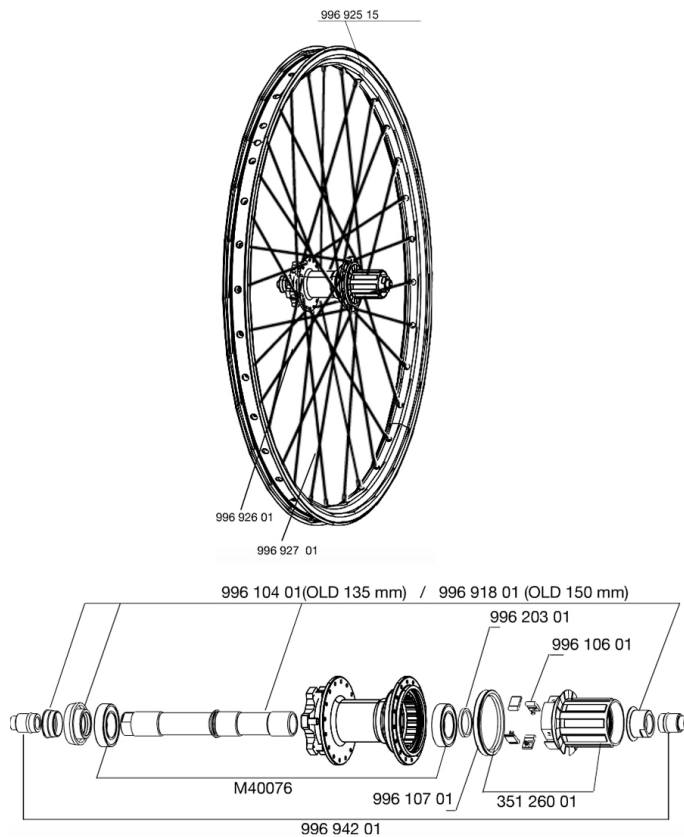

### RIMS

&NBSP;:

99692515	RIM DEETRAKS 09
----------	-----------------

### SPOKES

99692701	16 SPOKES DEETRAKS 09 FD+FW 261mm
99692601	16 SPOKES DEETRAKS 09 FOD+OFW 263mm

### HUB SHELLS

99691801	REAR AXLE KIT ITS4 150mm + ADJ.NUT + NUT
99620301	2 ITS4 SPACERS
M40076	HUB BEARINGS 17x30x7 6903 x 2
99610701	ITS4 SEAL
35126001	ITS-4 FREEWHEEL BODY + SEAL 2013 (WITHOUT PAWLS)
99610401	AXLE KIT ITS4 135mm D6T + ADJ.NUT
99610601	ITS4 PAWLS KIT

### ADAPTERS

99694201	2 REAR REDUCERS 12/9,5mm ITS4 HUB
----------	-----------------------------------

**MAVIC** *DEETRAKS 09 12X150*

***Specifications***

PESOS DE RUEDAS