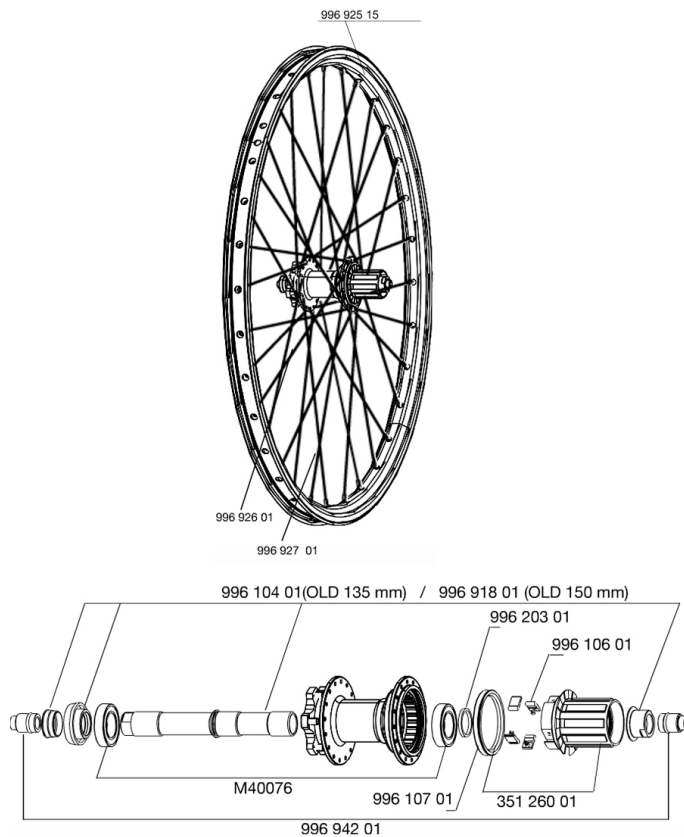

REFERENZE RUOTE

RIMS

&NBSP;:

99692515	RIM DEETRAKS 09
----------	-----------------

SPOKES

99692701	16 SPOKES DEETRAKS 09 FD+FW 261mm
99692601	16 SPOKES DEETRAKS 09 FOD+OFW 263mm

HUB SHELLS

M40076	HUB BEARINGS 17x30x7 6903 x 2
99610701	ITS4 SEAL
35126001	ITS-4 FREEWHEEL BODY + SEAL 2013 (WITHOUT PAWLS)
99610401	AXLE KIT ITS4 135mm D6T + ADJ.NUT
99610601	ITS4 PAWLS KIT
99691801	REAR AXLE KIT ITS4 150mm + ADJ.NUT + NUT
99620301	2 ITS4 SPACERS

ADAPTERS

99694201	2 REAR REDUCERS 12/9,5mm ITS4 HUB
----------	-----------------------------------

MAVIC *DEETRAKS 09 12X150*

Specifications

PESI RUOTE