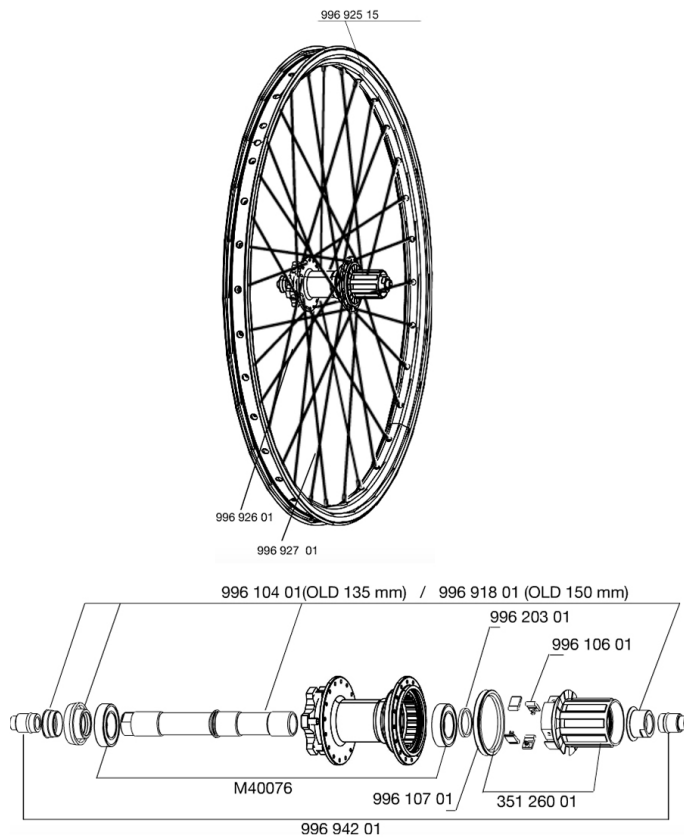

REFERENZE RUOTE

RIMS

&NBSP;:

99692515	RIM DEETRAKS 09
----------	-----------------

SPOKES

99692601	16 SPOKES DEETRAKS 09 FOD+OFW 263mm
99692701	16 SPOKES DEETRAKS 09 FD+FW 261mm

HUB SHELLS

35126001	ITS-4 FREEWHEEL BODY + SEAL 2013 (WITHOUT PAWLS)
99610401	AXLE KIT ITS4 135mm D6T + ADJ.NUT
99610601	ITS4 PAWLS KIT
99691801	REAR AXLE KIT ITS4 150mm + ADJ.NUT + NUT
99620301	2 ITS4 SPACERS
M40076	HUB BEARINGS 17x30x7 6903 x 2
99610701	ITS4 SEAL

ADAPTERS

99694201	2 REAR REDUCERS 12/9,5mm ITS4 HUB
----------	-----------------------------------

MAVIC *DEETRAKS 09 12X150*

Specifications
PESI RUOTE