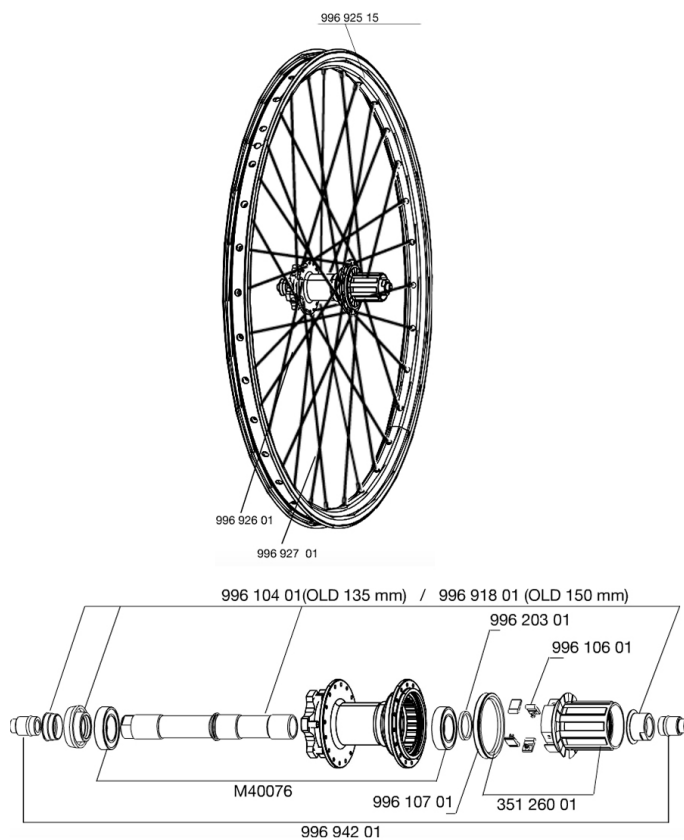

REFERENZE RUOTE

RIMS

&NBSP;:

99692515	RIM DEETRAKS 09
----------	-----------------

SPOKES

99692701	16 SPOKES DEETRAKS 09 FD+FW 261mm
99692601	16 SPOKES DEETRAKS 09 FOD+OFW 263mm

HUB SHELLS

99610701	ITS4 SEAL
35126001	ITS-4 FREEWHEEL BODY + SEAL 2013 (WITHOUT PAWLS)
99610401	AXLE KIT ITS4 135mm D6T + ADJ.NUT
99610601	ITS4 PAWLS KIT
99691801	REAR AXLE KIT ITS4 150mm + ADJ.NUT + NUT
99620301	2 ITS4 SPACERS
M40076	HUB BEARINGS 17x30x7 6903 x 2

ADAPTERS

99694201	2 REAR REDUCERS 12/9,5mm ITS4 HUB
----------	-----------------------------------

MAVIC *DEETRAKS 09 12X150*

Specifications
PESI RUOTE