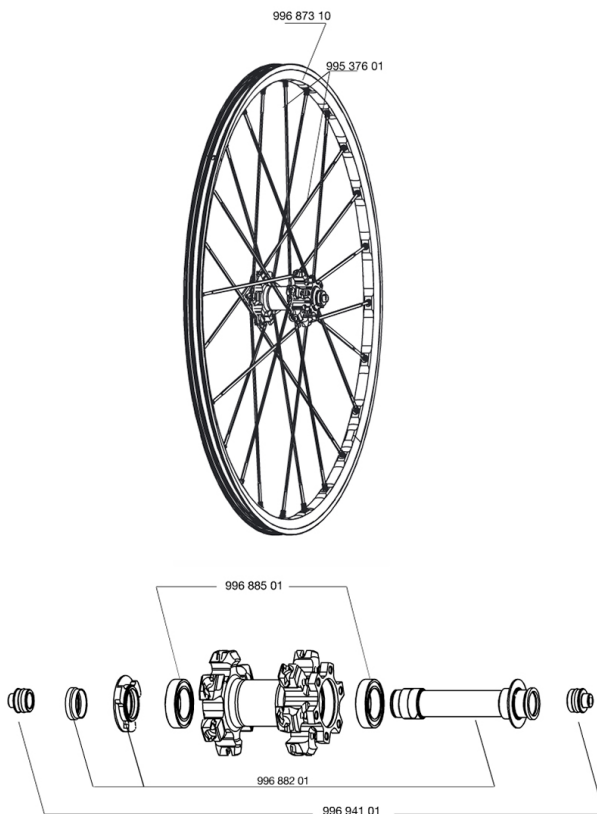

REFERENCES WHEELS

RIMS

&NBSP;:

99687310	FRONT RIM CROSSMAX SLR DISC 09
----------	--------------------------------

SPOKES

99537601	12 FR.BLK SPK XMAX SLR 261mm
----------	------------------------------

HUB SHELLS

99688501	BEARING KIT 9/12/15 D6T HUB 20x32x7 6804
99688201	9/15 6B FRT AXLE CROSSMAX/KSY PRO CARBON SL C

ADAPTERS

99694101	ADAPTER Ft 15 to 9mm QR
----------	-------------------------

MAVIC *Crossmax SLR Disc*

Specifications

WHEEL WEIGHTS