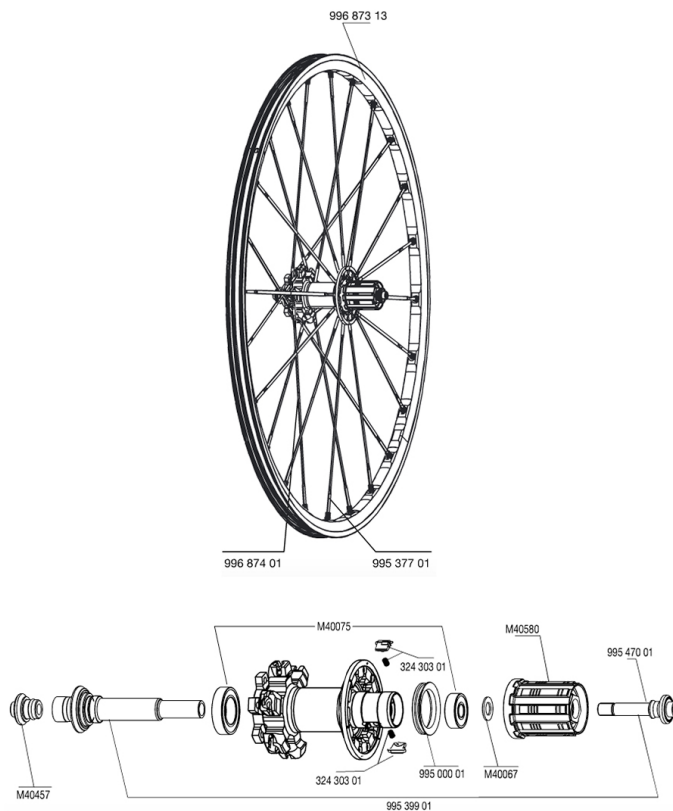

REFERENCES WHEELS

RIMS

&NBSP;:

99687313	REAR RIM CROSSMAX SLR DISC 09
----------	-------------------------------

SPOKES

99687401	12 SPOKES CROSSMAX SLR DISC 09 OFW 263mm
99537701	12 DRV BLK SPK XMAX SLR 248mm

HUB SHELLS

M40457	REAR FORK SUPPORT
99547001	REAR TITANIUM BOLT HG9
M40580	FTSX FREEWHEEL BODY HG9
99539901	R.AXLE XMAX SLR+SL DISC 07 D6T
32430301	FTSX PAWLS KIT (MTB WHEELS)
M40067	INTERNAL FREEWHEEL SPACER FTSL/FTSX
M40075	REAR HUB 608+6903 BEARINGS
99500001	FTSL/FTSX FREEHUB BODY SEAL

MAVIC *Crossmax SLR Disc*

Specifications

WHEEL WEIGHTS