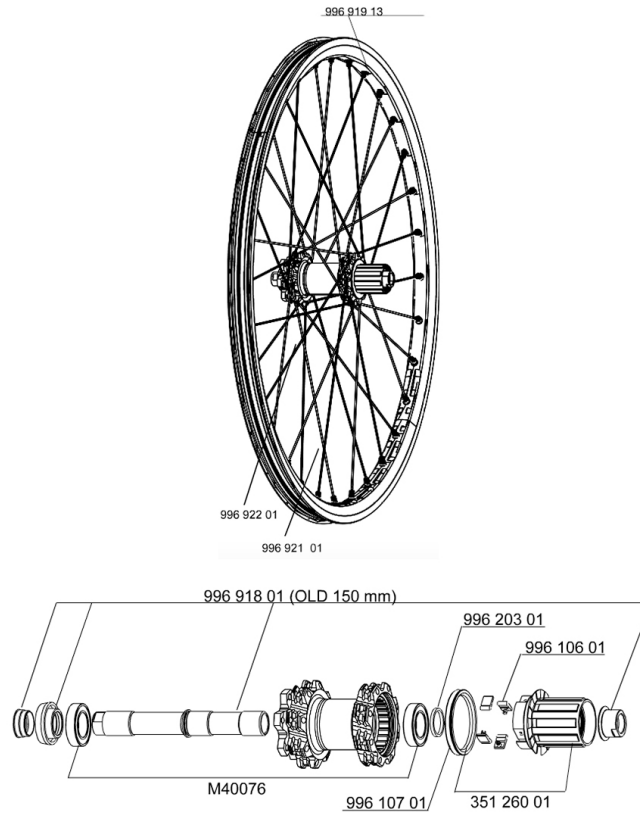

REFERENZEN RÄDER

RIMS

&NBSP;:

99691913	REAR RIM DEEMAX ULTIMATE YELLOW
----------	---------------------------------

SPOKES

99692101	16 SPOKES DEEMAX ULTIMATE FW 266mm
99692201	16 SPOKES DEEMAX ULTIMATE OFW 268mm

HUB SHELLS

35126001	ITS-4 FREEWHEEL BODY + SEAL 2013 (WITHOUT PAWLS)
99610701	ITS4 SEAL
99691801	REAR AXLE KIT ITS4 150mm + ADJ.NUT + NUT
99610601	ITS4 PAWLS KIT
99620301	2 ITS4 SPACERS
M40076	HUB BEARINGS 17x30x7 6903 x 2

MAVIC *Deemax Ultimate*

Specifications

RADGEWICHTE