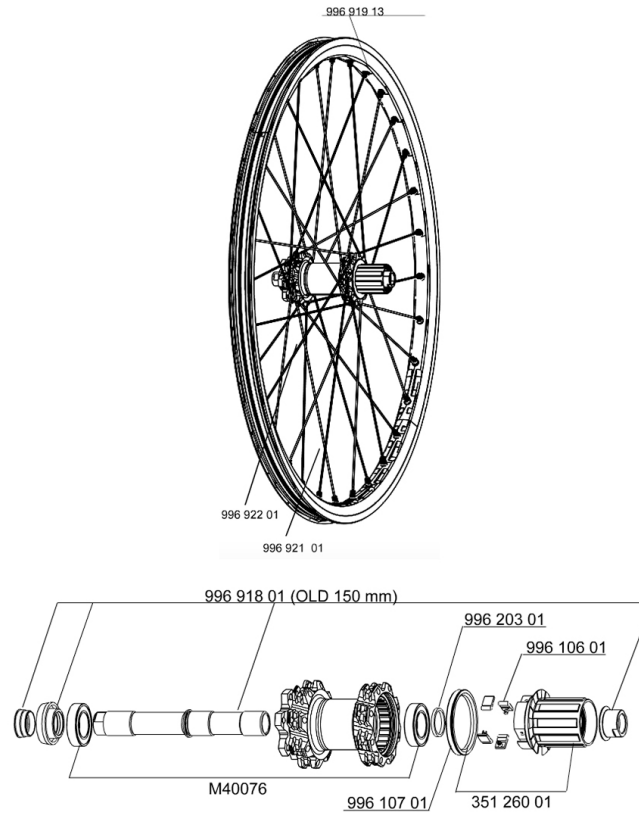

REFERENZEN RÄDER

RIMS

&NBSP;:

99691913	REAR RIM DEEMAX ULTIMATE YELLOW
----------	---------------------------------

SPOKES

99692201	16 SPOKES DEEMAX ULTIMATE OFW 268mm
99692101	16 SPOKES DEEMAX ULTIMATE FW 266mm

HUB SHELLS

99620301	2 ITS4 SPACERS
M40076	HUB BEARINGS 17x30x7 6903 x 2
35126001	ITS-4 FREEWHEEL BODY + SEAL 2013 (WITHOUT PAWLS)
99610701	ITS4 SEAL
99691801	REAR AXLE KIT ITS4 150mm + ADJ.NUT + NUT
99610601	ITS4 PAWLS KIT

MAVIC *Deemax Ultimate*

Specifications

RADGEWICHTE