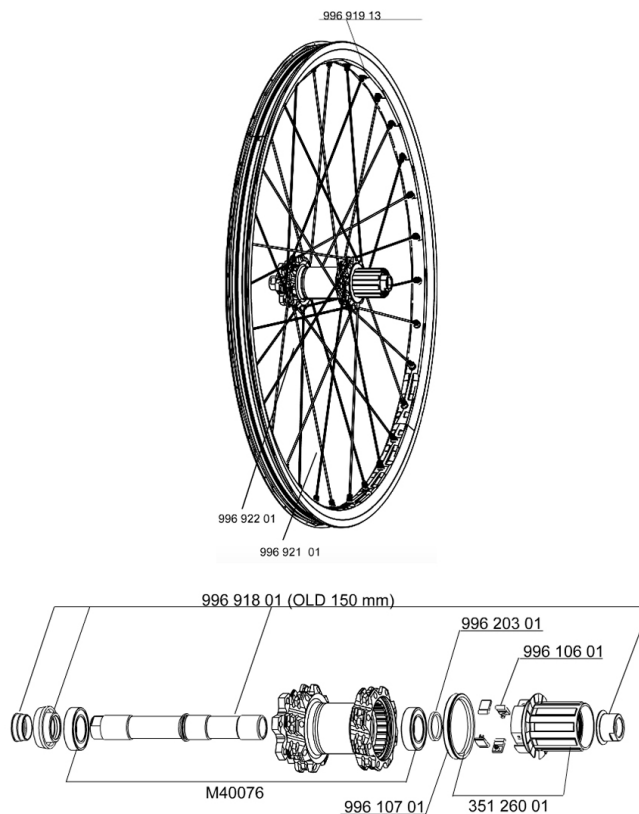

REFERENZEN RÄDER

RIMS

&NBSP;:

99691913	REAR RIM DEEMAX ULTIMATE YELLOW
----------	---------------------------------

SPOKES

99692101	16 SPOKES DEEMAX ULTIMATE FW 266mm
99692201	16 SPOKES DEEMAX ULTIMATE OFW 268mm

HUB SHELLS

35126001	ITS-4 FREEWHEEL BODY + SEAL 2013 (WITHOUT PAWLS)
99610701	ITS4 SEAL
99691801	REAR AXLE KIT ITS4 150mm + ADJ.NUT + NUT
99610601	ITS4 PAWLS KIT
99620301	2 ITS4 SPACERS
M40076	HUB BEARINGS 17x30x7 6903 x 2

MAVIC *Deemax Ultimate*

Specifications

RADGEWICHTE