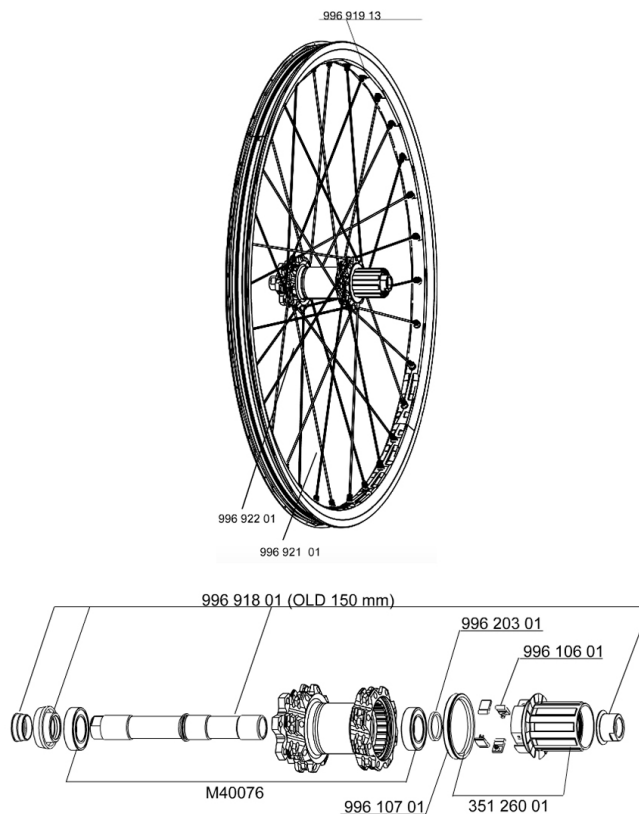

REFERENCES WHEELS

RIMS

&NBSP;:

99691913	KIT REAR RIM DEEMAX ULTIMATE YELLOW
----------	-------------------------------------

SPOKES

99692201	16 SPOKES DEEMAX ULTIMATE OFW 268mm
99692101	16 SPOKES DEEMAX ULTIMATE FW 266mm

HUB SHELLS

99620301	2 ITS4 SPACERS
M40076	HUB BEARINGS 17x30x7 6903 x 2
35126001	ITS-4 FREEWHEEL BODY + SEAL 2013 (NO PAWLS)
99610701	ITS-4 FREEWHEEL SEAL
99691801	REAR AXLE KIT ITS4 150mm + ADJ.NUT + NUT
99610601	PAWLS KIT FOR ITS-4 (OR TS-2)

MAVIC *Deemax Ultimate*

Specifications

WHEEL WEIGHTS