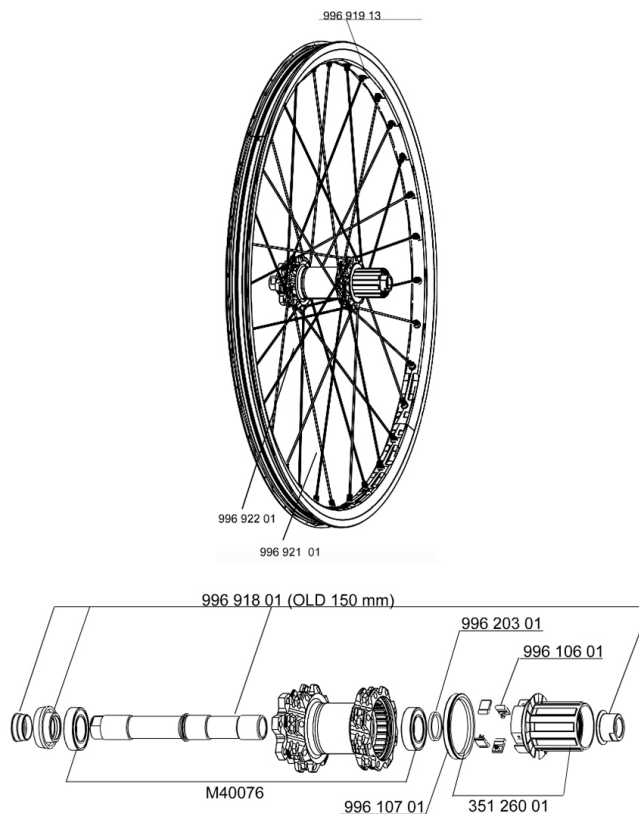

REFERENCES WHEELS

RIMS

&NBSP;:

99691913	KIT REAR RIM DEEMAX ULTIMATE YELLOW
----------	-------------------------------------

SPOKES

99692201	16 SPOKES DEEMAX ULTIMATE OFW 268mm
99692101	16 SPOKES DEEMAX ULTIMATE FW 266mm

HUB SHELLS

99691801	REAR AXLE KIT ITS4 150mm + ADJ.NUT + NUT
99610601	PAWLS KIT FOR ITS-4 (OR TS-2)
99620301	2 ITS4 SPACERS
M40076	HUB BEARINGS 17x30x7 6903 x 2
35126001	ITS-4 FREEWHEEL BODY + SEAL 2013 (NO PAWLS)
99610701	ITS-4 FREEWHEEL SEAL

MAVIC *Deemax Ultimate*

Specifications

WHEEL WEIGHTS