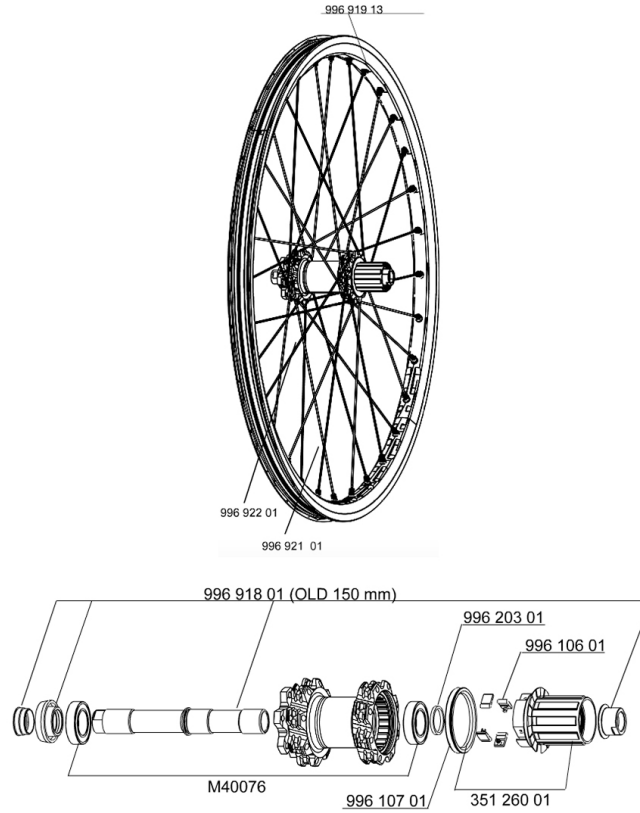

REFERENCES WHEELS

**RIMS**

&NBSP;:

99691913	KIT REAR RIM DEEMAX ULTIMATE YELLOW
----------	-------------------------------------

**SPOKES**

99692101	16 SPOKES DEEMAX ULTIMATE FW 266mm
99692201	16 SPOKES DEEMAX ULTIMATE OFW 268mm

**HUB SHELLS**

35126001	ITS-4 FREEWHEEL BODY + SEAL 2013 (NO PAWLS)
99610701	ITS-4 FREEWHEEL SEAL
99691801	REAR AXLE KIT ITS4 150mm + ADJ.NUT + NUT
99610601	PAWLS KIT FOR ITS-4 (OR TS-2)
99620301	2 ITS4 SPACERS
M40076	HUB BEARINGS 17x30x7 6903 x 2

### WHEEL WEIGHTS