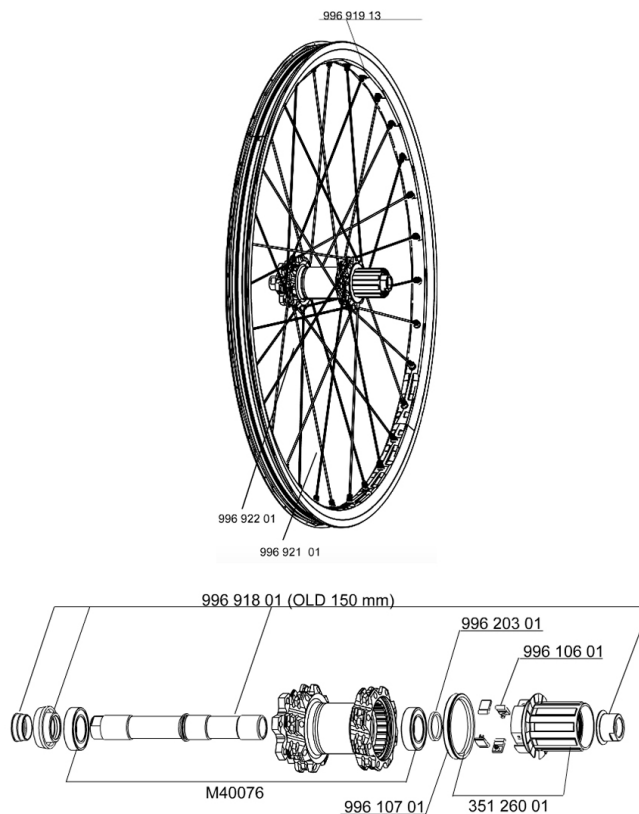

REFERENCES WHEELS

RIMS

&NBSP;:

99691913 KIT REAR RIM DEEMAX ULTIMATE YELLOW

SPOKES

99692101 16 SPOKES DEEMAX ULTIMATE FW 266mm
99692201 16 SPOKES DEEMAX ULTIMATE OFW 268mm

HUB SHELLS

35126001 ITS-4 FREEWHEEL BODY + SEAL 2013 (NO PAWLS)
99610701 ITS-4 FREEWHEEL SEAL
99691801 REAR AXLE KIT ITS4 150mm + ADJ.NUT + NUT
99610601 PAWLS KIT FOR ITS-4 (OR TS-2)
99620301 2 ITS4 SPACERS
M40076 HUB BEARINGS 17x30x7 6903 x 2

MAVIC *Deemax Ultimate*

Specifications

WHEEL WEIGHTS