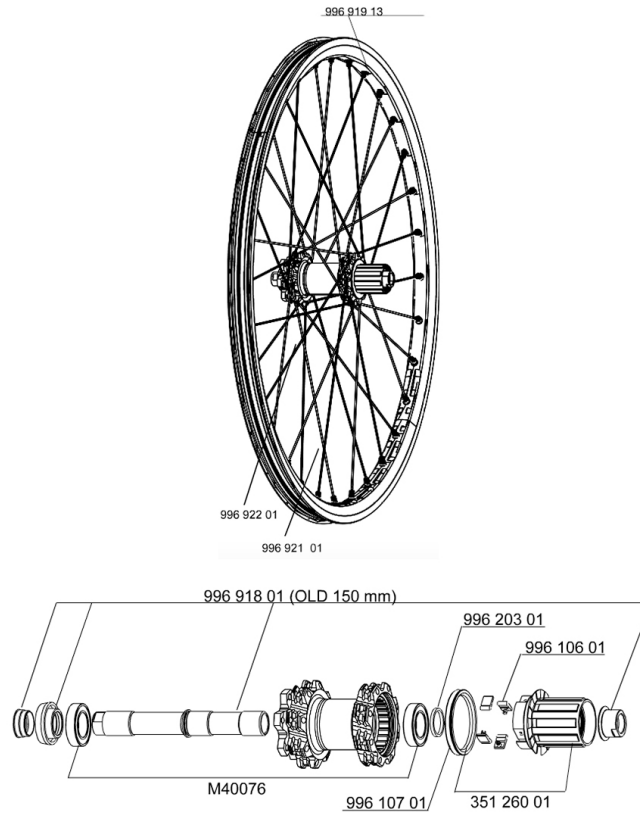

REFERENCES WHEELS

RIMS

&NBSP;:

99691913 KIT REAR RIM DEEMAX ULTIMATE YELLOW

SPOKES

99692101 16 SPOKES DEEMAX ULTIMATE FW 266mm
99692201 16 SPOKES DEEMAX ULTIMATE OFW 268mm

HUB SHELLS

35126001 ITS-4 FREEWHEEL BODY + SEAL 2013 (NO PAWLS)
99610701 ITS-4 FREEWHEEL SEAL
99691801 REAR AXLE KIT ITS4 150mm + ADJ.NUT + NUT
99610601 PAWLS KIT FOR ITS-4 (OR TS-2)
99620301 2 ITS4 SPACERS
M40076 HUB BEARINGS 17x30x7 6903 x 2

MAVIC *Deemax Ultimate*

Specifications

WHEEL WEIGHTS