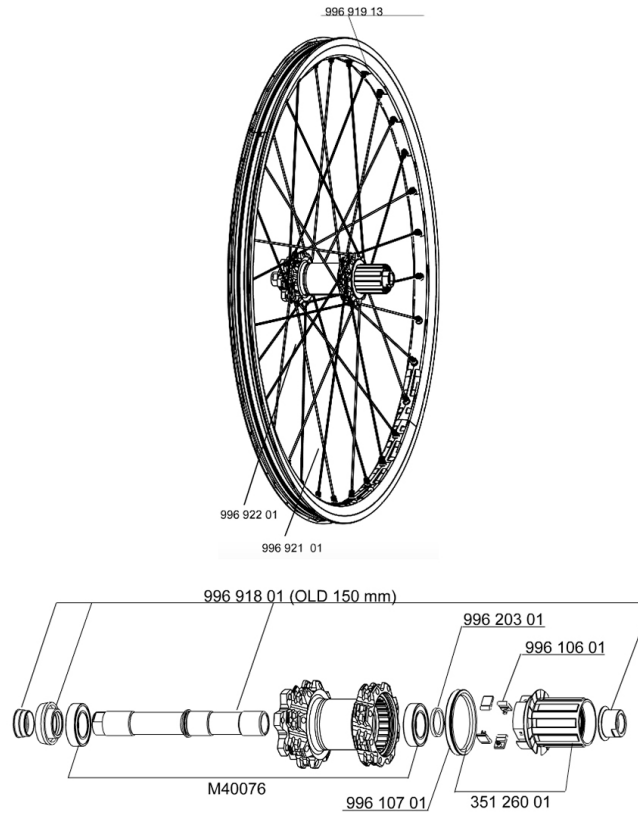

## REFERENCES WHEELS

### RIMS

&NBSP;:

99691913 KIT REAR RIM DEEMAX ULTIMATE YELLOW

### SPOKES

99692201 16 SPOKES DEEMAX ULTIMATE OFW 268mm  
99692101 16 SPOKES DEEMAX ULTIMATE FW 266mm

### WHEEL WEIGHTS