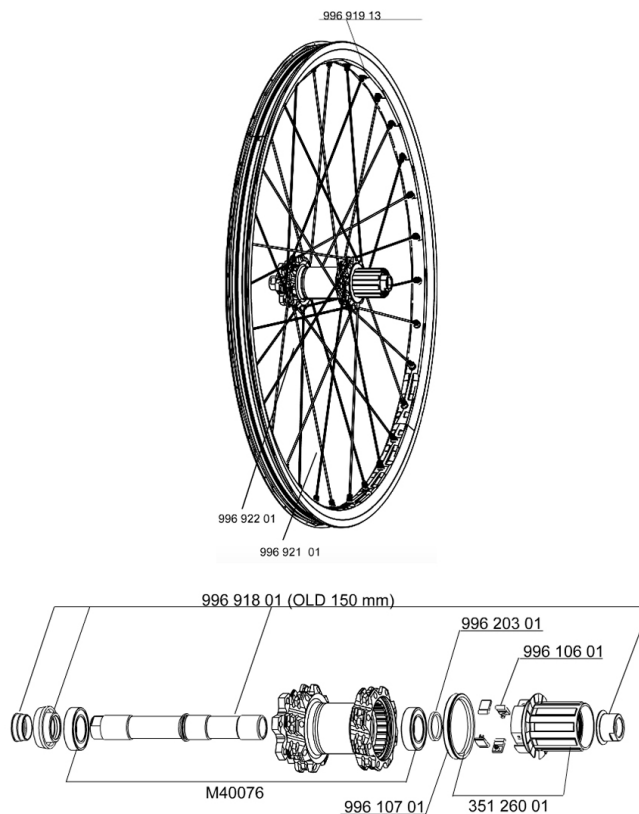

REFERENCES WHEELS

RIMS

&NBSP;:

99691913 KIT REAR RIM DEEMAX ULTIMATE YELLOW

SPOKES

99692201 16 SPOKES DEEMAX ULTIMATE OFW 268mm
99692101 16 SPOKES DEEMAX ULTIMATE FW 266mm

HUB SHELLS

99620301 2 ITS4 SPACERS
M40076 HUB BEARINGS 17x30x7 6903 x 2
35126001 ITS-4 FREEWHEEL BODY + SEAL 2013 (NO PAWLS)
99610701 ITS-4 FREEWHEEL SEAL
99691801 REAR AXLE KIT ITS4 150mm + ADJ.NUT + NUT
99610601 PAWLS KIT FOR ITS-4 (OR TS-2)

MAVIC *Deemax Ultimate*

Specifications

WHEEL WEIGHTS