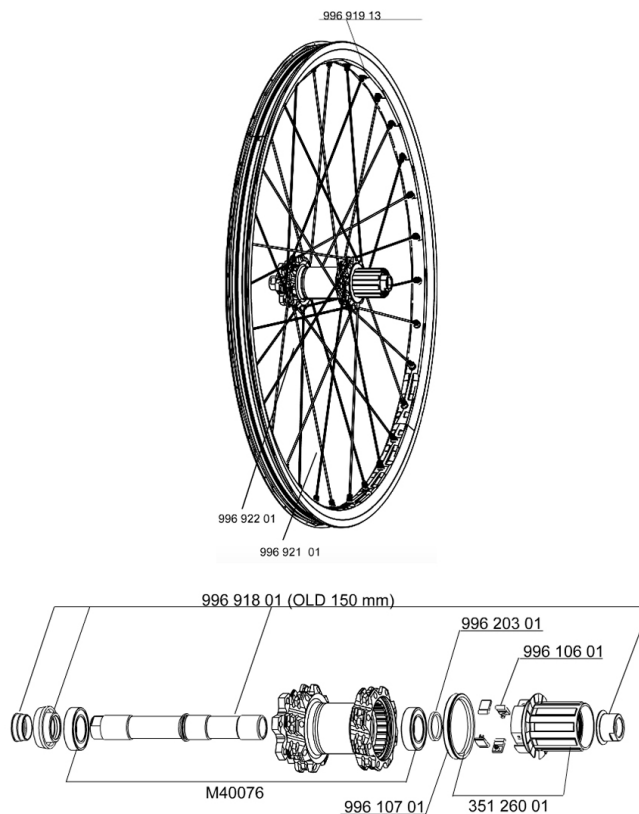

REFERENCES WHEELS

RIMS

&NBSP;:

99691913	KIT REAR RIM DEEMAX ULTIMATE YELLOW
----------	-------------------------------------

SPOKES

99692201	16 SPOKES DEEMAX ULTIMATE OFW 268mm
99692101	16 SPOKES DEEMAX ULTIMATE FW 266mm

HUB SHELLS

99610701	ITS-4 FREEWHEEL SEAL
99691801	REAR AXLE KIT ITS4 150mm + ADJ.NUT + NUT
99610601	PAWLS KIT FOR ITS-4 (OR TS-2)
99620301	2 ITS4 SPACERS
M40076	HUB BEARINGS 17x30x7 6903 x 2
35126001	ITS-4 FREEWHEEL BODY + SEAL 2013 (NO PAWLS)

MAVIC *Deemax Ultimate*

Specifications

WHEEL WEIGHTS