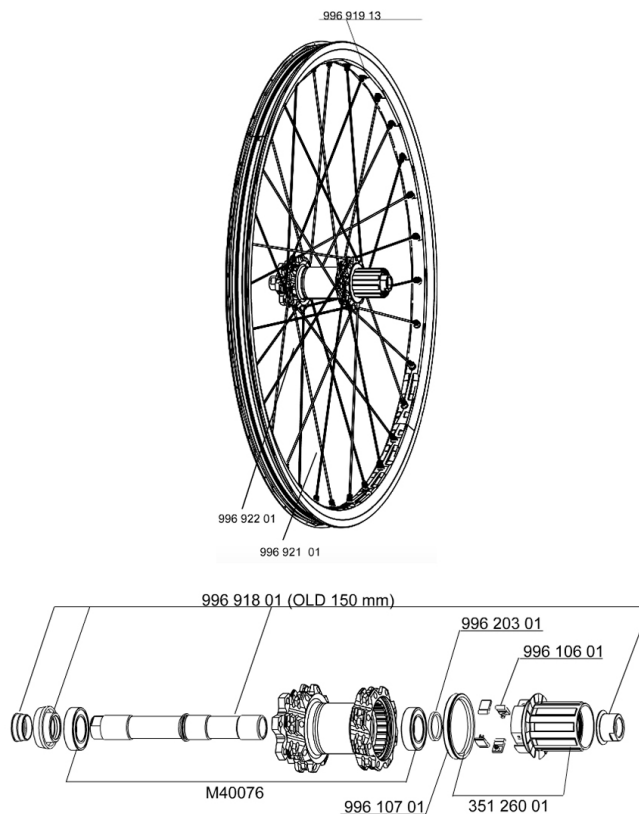

REFERENZE RUOTE

RIMS

&NBSP;:

99691913	REAR RIM DEEMAX ULTIMATE YELLOW
----------	---------------------------------

SPOKES

99692201	16 SPOKES DEEMAX ULTIMATE OFW 268mm
99692101	16 SPOKES DEEMAX ULTIMATE FW 266mm

HUB SHELLS

99620301	2 ITS4 SPACERS
M40076	HUB BEARINGS 17x30x7 6903 x 2
35126001	ITS-4 FREEWHEEL BODY + SEAL 2013 (WITHOUT PAWLS)
99610701	ITS4 SEAL
99691801	REAR AXLE KIT ITS4 150mm + ADJ.NUT + NUT
99610601	ITS4 PAWLS KIT

MAVIC *Deemax Ultimate*

2

2009

REAR

Specifications

PESI RUOTE