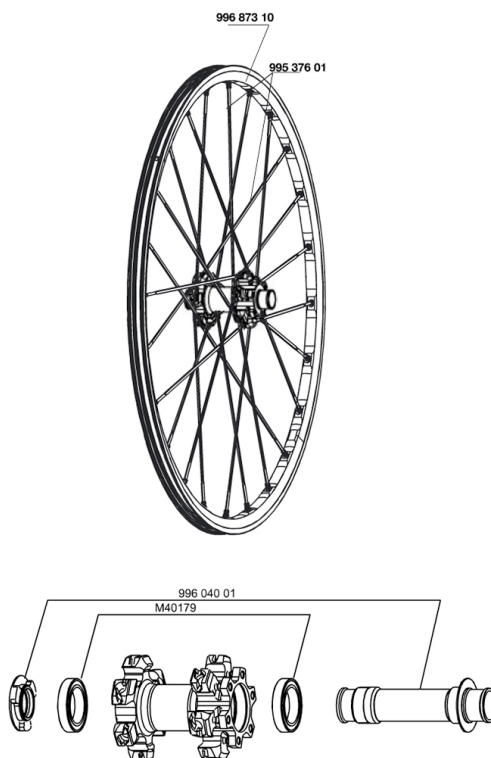

REFERENCES WHEELS

**RIMS**

&NBSP;:

99687310 FRONT RIM CROSSMAX SLR DISC 09

SPOKES

99537601 12 FR.BLK SPK XMAX SLR 261mm

HUB SHELLS99604001 FR.AXLE CROSSMAX ST DISC 20mm
M40179 FRONT HUB BEARING KIT 20mm AXLE

MAVIC *CROSSMAX SLR DISC 09 20 mm***Specifications**

WHEEL WEIGHTS