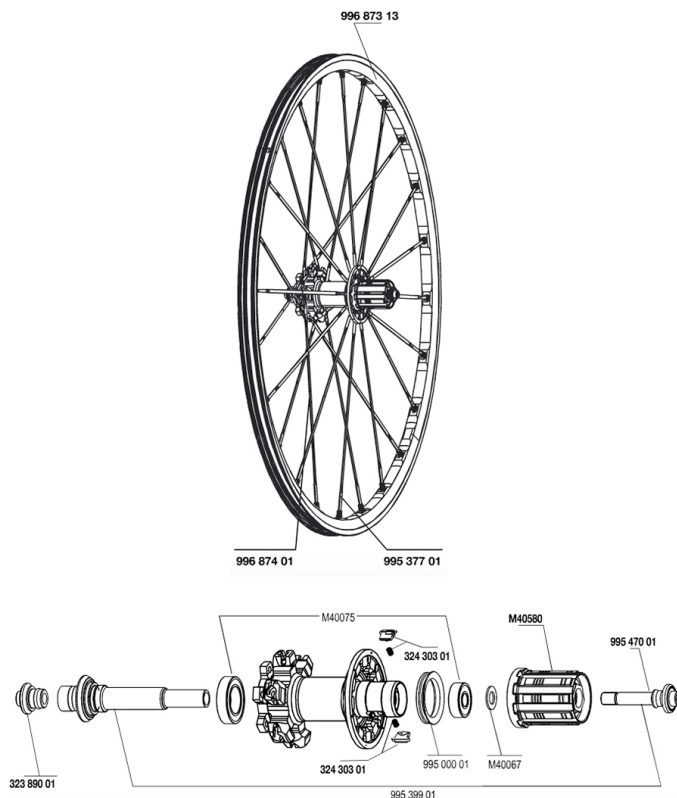

REFERENCES WHEELS

RIMS

&NBSP;:

99687313	REAR RIM CROSSMAX SLR DISC 09
----------	-------------------------------

SPOKES

99687401	12 SPOKES CROSSMAX SLR DISC 09 OFW 263mm
99537701	12 DRV BLK SPK XMAX SLR 248mm

HUB SHELLS

32389001	R.FORK SUPPORT CROSSMAX SL DCL
32430301	FTSX PAWLS KIT (MTB WHEELS)
M40067	INTERNAL FREEWHEEL SPACER FTSL/FTSX
M40075	REAR HUB 608+6903 BEARINGS
99500001	FTSL/FTSX FREEHUB BODY SEAL
99539901	R.AXLE XMAX SLR+SL DISC 07 D6T
99547001	REAR TITANIUM BOLT HG9
M40580	FTSX FREEWHEEL BODY HG9

MAVIC *CROSSMAX SLR DISC 09 20 mm***Specifications**

WHEEL WEIGHTS