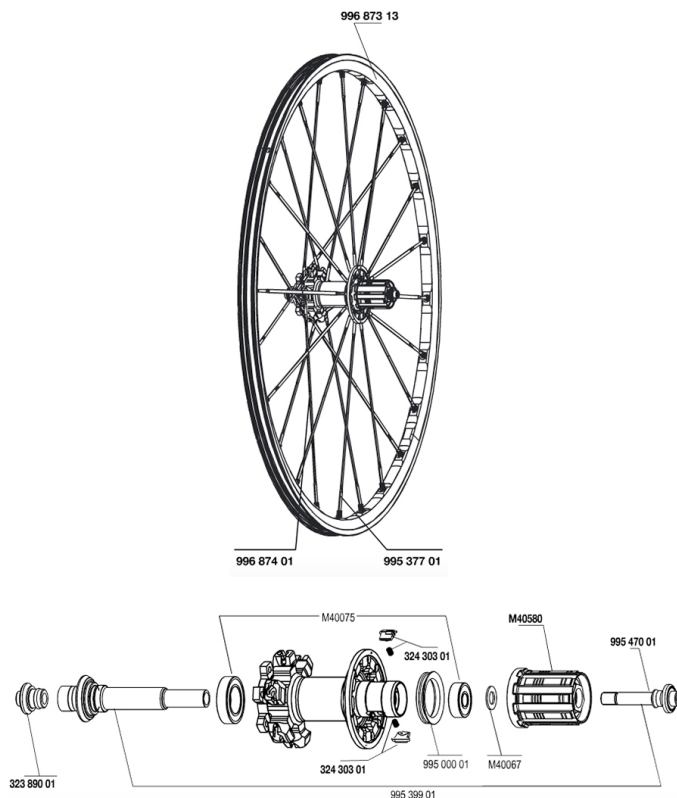

REFERENCES WHEELS

RIMS

&NBSP;:

99687313	REAR RIM CROSSMAX SLR DISC 09
----------	-------------------------------

SPOKES

99687401	12 SPOKES CROSSMAX SLR DISC 09 OFW 263mm
99537701	12 DRV BLK SPK XMAX SLR 248mm

HUB SHELLS

32389001	R.FORK SUPPORT CROSSMAX SL DCL
32430301	FTSX PAWLS KIT (MTB WHEELS)
M40067	INTERNAL FREEWHEEL SPACER FTSL/FTSX
M40075	REAR HUB 608+6903 BEARINGS
99500001	FTSL/FTSX FREEHUB BODY SEAL
99539901	R.AXLE XMAX SLR+SL DISC 07 D6T
99547001	REAR TITANIUM BOLT HG9
M40580	FTSX FREEWHEEL BODY HG9

MAVIC *CROSSMAX SLR DISC 09 20 mm****Specifications***

WHEEL WEIGHTS