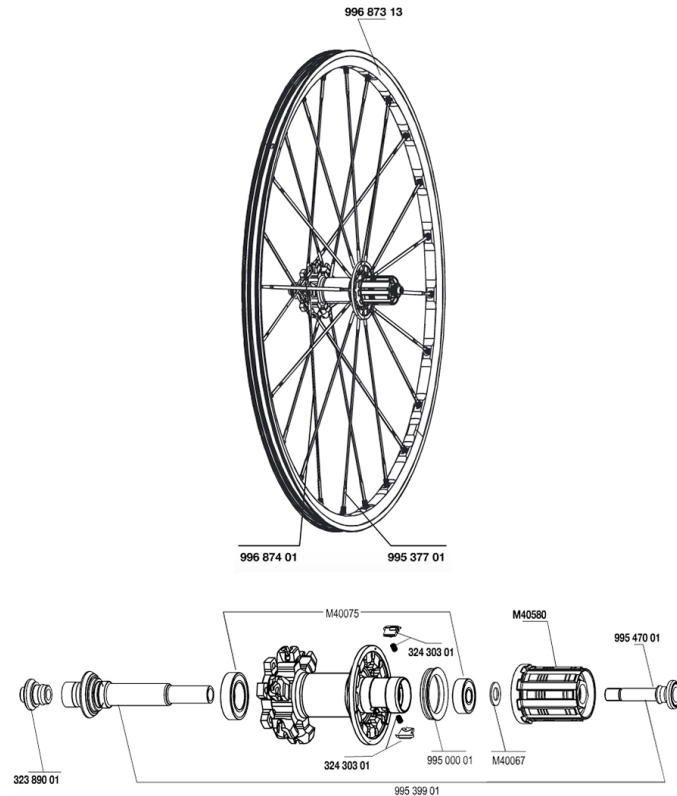

REFERENCES WHEELS

RIMS

&NBSP;:

99687313	REAR RIM CROSSMAX SLR DISC 09
----------	-------------------------------

SPOKES

99687401	12 SPOKES CROSSMAX SLR DISC 09 OFW 263mm
99537701	12 DRV BLK SPK XMAX SLR 248mm

HUB SHELLS

99539901	R.AXLE XMAX SLR+SL DISC 07 D6T
99547001	REAR TITANIUM BOLT HG9
M40580	FTSX FREEWHEEL BODY HG9
32389001	R.FORK SUPPORT CROSSMAX SL DCL
32430301	FTSX PAWLS KIT (MTB WHEELS)
M40067	INTERNAL FREEWHEEL SPACER FTSL/FTSX
M40075	REAR HUB 608+6903 BEARINGS
99500001	FTSL/FTSX FREEHUB BODY SEAL

MAVIC *CROSSMAX SLR DISC 09 20 mm****Specifications***

WHEEL WEIGHTS