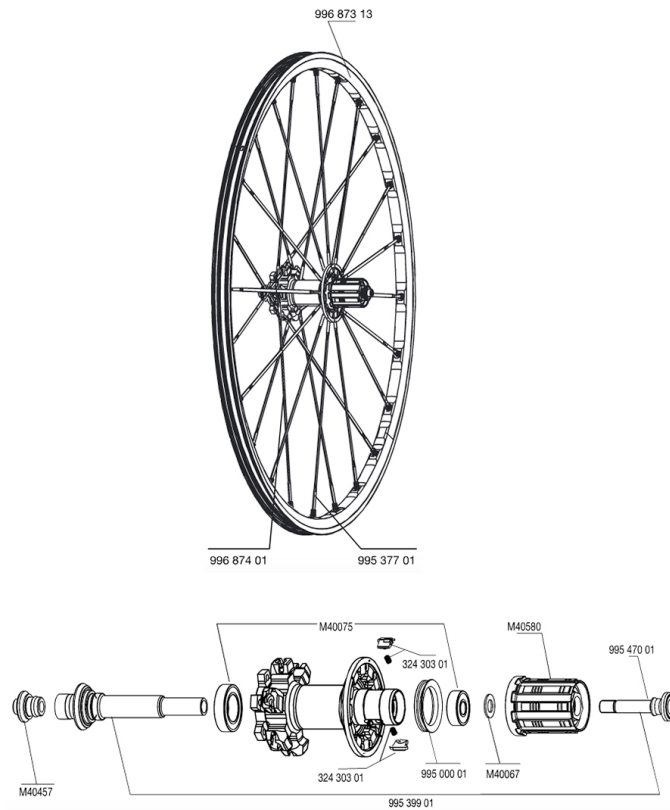

REFERENCES WHEELS

RIMS

&NBSP;:

99687313	REAR RIM CROSSMAX SLR DISC 09
----------	-------------------------------

SPOKES

99687401	12 SPOKES CROSSMAX SLR DISC 09 OFW 263mm
99537701	12 DRV BLK SPK XMAX SLR 248mm

HUB SHELLS

99539901	R.AXLE XMAX SLR+SL DISC 07 D6T
32430301	FTSX PAWLS KIT (MTB WHEELS)
M40067	INTERNAL FREEWHEEL SPACER FTSL/FTSX
M40075	REAR HUB 608+6903 BEARINGS
99500001	FTSL/FTSX FREEHUB BODY SEAL
M40457	REAR FORK SUPPORT
99547001	REAR TITANIUM BOLT HG9
M40580	FTSX FREEWHEEL BODY HG9

Crossmax SLR Disc Lefty

Specifications

WHEEL WEIGHTS