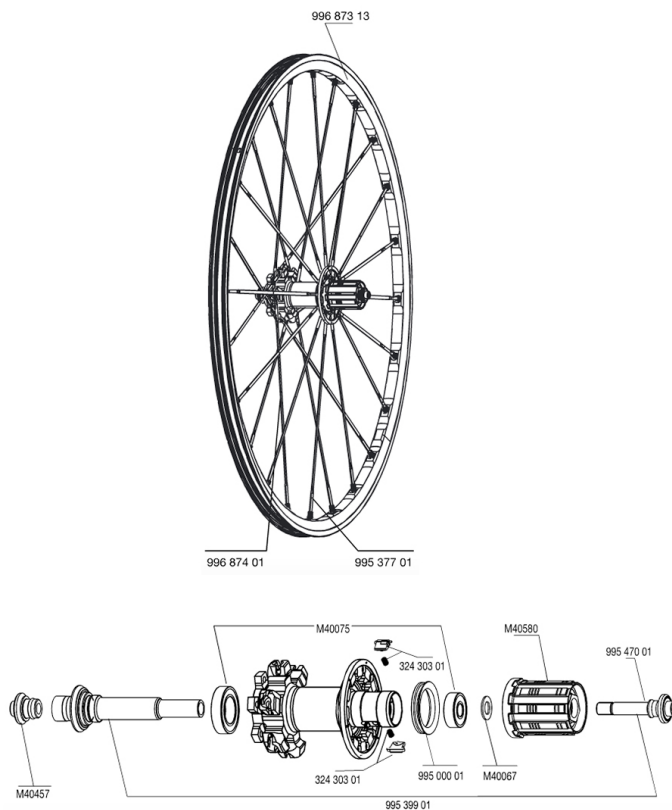

REFERENCES WHEELS

RIMS

&NBSP;:

99687313	REAR RIM CROSSMAX SLR DISC 09
----------	-------------------------------

SPOKES

99687401	12 SPOKES CROSSMAX SLR DISC 09 OFW 263mm
99537701	12 DRV BLK SPK XMAX SLR 248mm

HUB SHELLS

32430301	FTSX PAWLS KIT (MTB WHEELS)
M40067	INTERNAL FREEWHEEL SPACER FTSL/FTSX
M40075	REAR HUB 608+6903 BEARINGS
99500001	FTSL/FTSX FREEHUB BODY SEAL
M40457	REAR FORK SUPPORT
99547001	REAR TITANIUM BOLT HG9
M40580	FTSX FREEWHEEL BODY HG9
99539901	R.AXLE XMAX SLR+SL DISC 07 D6T

Crossmax SLR Disc Lefty

Specifications

WHEEL WEIGHTS