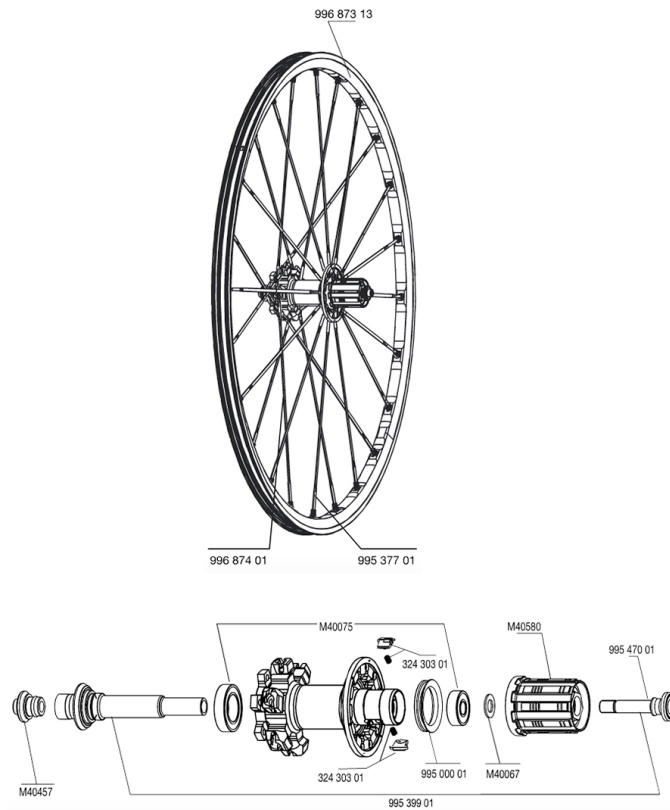

MAVIC *Crossmax SLR Disc Lefty*

REFERENCES WHEELS

**RIMS**

&NBSP;:

99687313	REAR RIM CROSSMAX SLR DISC 09
----------	-------------------------------

SPOKES

99687401	12 SPOKES CROSSMAX SLR DISC 09 OFW 263mm
99537701	12 DRV BLK SPK XMAX SLR 248mm

HUB SHELLS

M40457	REAR FORK SUPPORT
99547001	REAR TITANIUM BOLT HG9
M40580	FTSX FREEWHEEL BODY HG9
99539901	R.AXLE XMAX SLR+SL DISC 07 D6T
32430301	FTSX PAWLS KIT (MTB WHEELS)
M40067	INTERNAL FREEWHEEL SPACER FTSL/FTSX
M40075	REAR HUB 608+6903 BEARINGS
99500001	FTSL/FTSX FREEHUB BODY SEAL

Crossmax SLR Disc Lefty

Specifications

WHEEL WEIGHTS