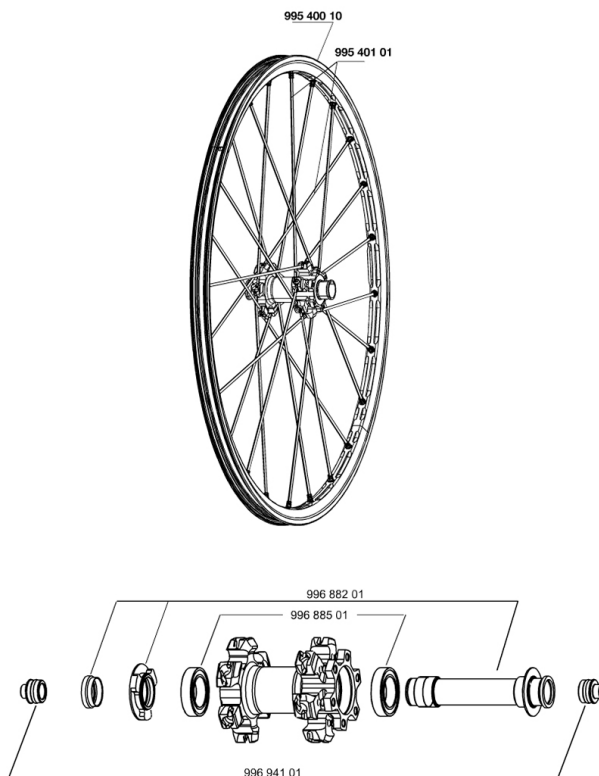

REFERENZEN RÄDER

RIMS

&NBSP;:

99540010 FRONT CROSSMAX ST DISC RIM

SPOKES

99540101 12 FR.BLK SPK XMAX ST 261mm

HUB SHELLS

99688501 BEARING KIT 9/15 D6T HUB
99688201 9/15 D6T HUB FRONT AXLE

ADAPTERS

99694101 2 REDUCERS 15/9mm

CROSSMAX ST DISC 09

Specifications

RADGEWICHTE