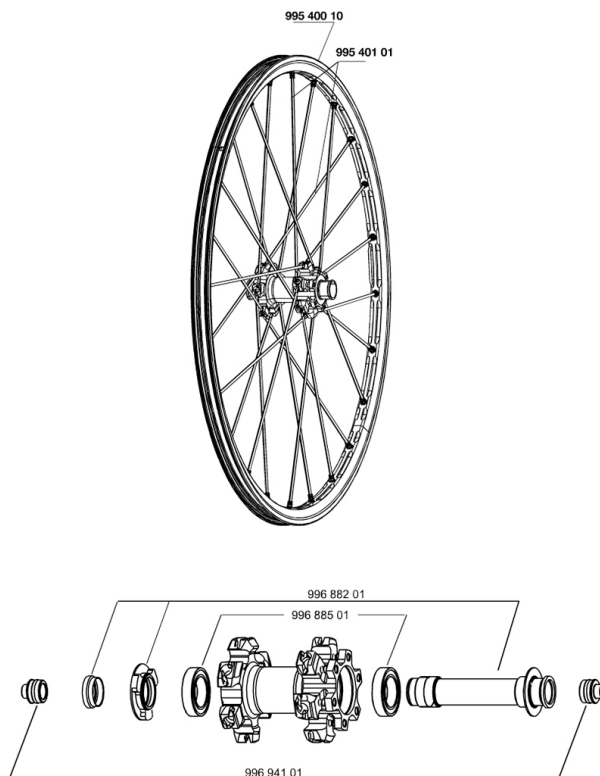

REFERENZEN RÄDER

RIMS

&NBSP;:

99540010	FRONT CROSSMAX ST DISC RIM
----------	----------------------------

SPOKES

99540101	12 FR.BLK SPK XMAX ST 261mm
----------	-----------------------------

HUB SHELLS

99688201	9/15 D6T HUB FRONT AXLE
99688501	BEARING KIT 9/15 D6T HUB

ADAPTERS

99694101	2 REDUCERS 15/9mm
----------	-------------------

CROSSMAX ST DISC 09

Specifications

RADGEWICHTE