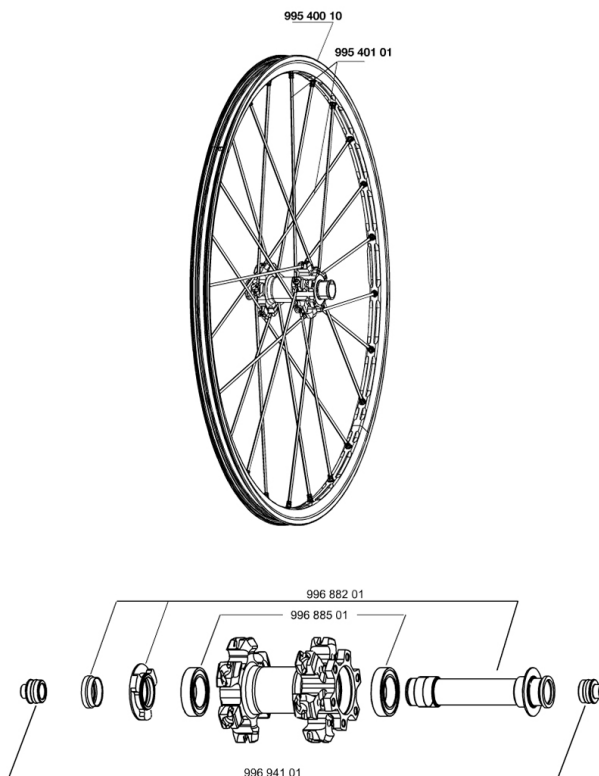

REFERENZEN RÄDER

RIMS

&NBSP;:

99540010 FRONT CROSSMAX ST DISC RIM

SPOKES

99540101 12 FR.BLK SPK XMAX ST 261mm

HUB SHELLS

99688201 9/15 D6T HUB FRONT AXLE
99688501 BEARING KIT 9/15 D6T HUB

ADAPTERS

99694101 2 REDUCERS 15/9mm

CROSSMAX ST DISC 09

Specifications

RADGEWICHTE