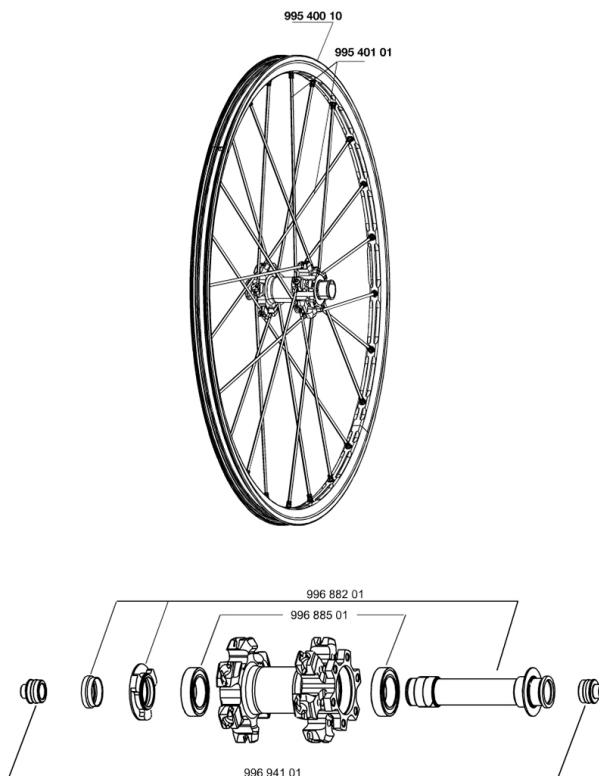

REFERENCES WHEELS

RIMS

&NBSP;:

99540010	FRONT CROSSMAX ST DISC RIM
----------	----------------------------

SPOKES

99540101	12 FR.BLK SPK XMAX ST 261mm
----------	-----------------------------

HUB SHELLS

99688201	9/15 6B FRT AXLE CROSSMAX/KSY PRO CARBON SL C
99688501	BEARING KIT 9/12/15 D6T HUB 20x32x7 6804

ADAPTERS

99694101	ADAPTER Ft 15 to 9mm QR
----------	-------------------------

CROSSMAX ST DISC 09

Specifications

WHEEL WEIGHTS