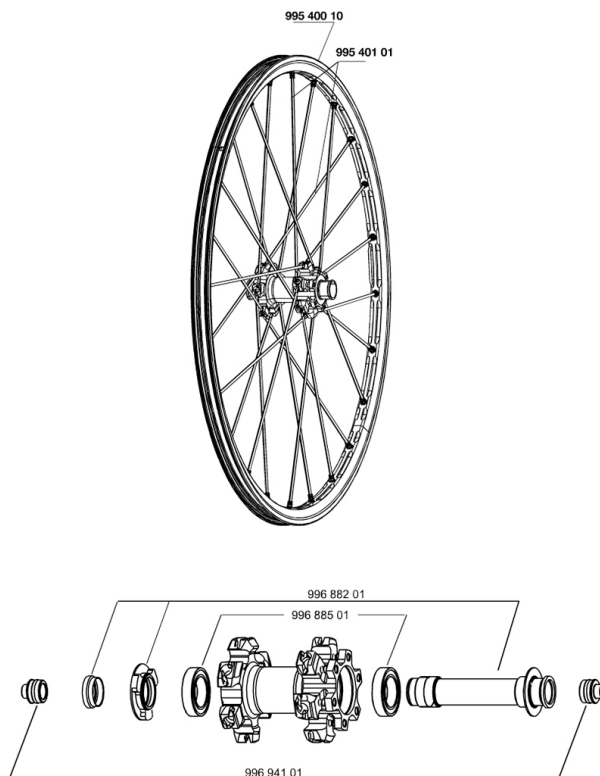

REFERENCES WHEELS

RIMS

&NBSP;:

99540010	FRONT CROSSMAX ST DISC RIM
----------	----------------------------

SPOKES

99540101	12 FR.BLK SPK XMAX ST 261mm
----------	-----------------------------

HUB SHELLS

99688201	9/15 6B FRT AXLE CROSSMAX/KSY PRO CARBON SL C
99688501	BEARING KIT 9/12/15 D6T HUB 20x32x7 6804

ADAPTERS

99694101	ADAPTER Ft 15 to 9mm QR
----------	-------------------------

CROSSMAX ST DISC 09

Specifications

WHEEL WEIGHTS