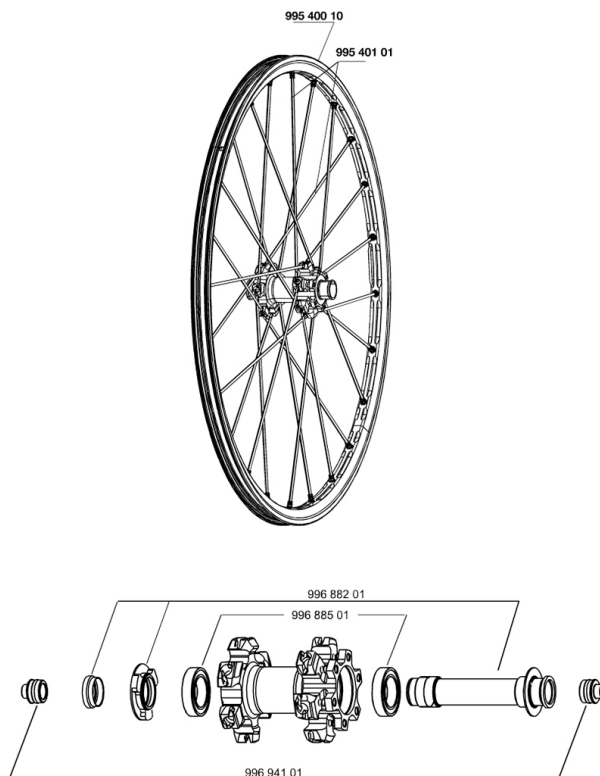

REFERENCES WHEELS

RIMS

&NBSP;:

99540010	FRONT CROSSMAX ST DISC RIM
----------	----------------------------

SPOKES

99540101	12 FR.BLK SPK XMAX ST 261mm
----------	-----------------------------

HUB SHELLS

99688501	BEARING KIT 9/12/15 D6T HUB 20x32x7 6804
99688201	9/15 6B FRT AXLE CROSSMAX/KSY PRO CARBON SL C

ADAPTERS

99694101	ADAPTER Ft 15 to 9mm QR
----------	-------------------------

CROSSMAX ST DISC 09

Specifications

WHEEL WEIGHTS