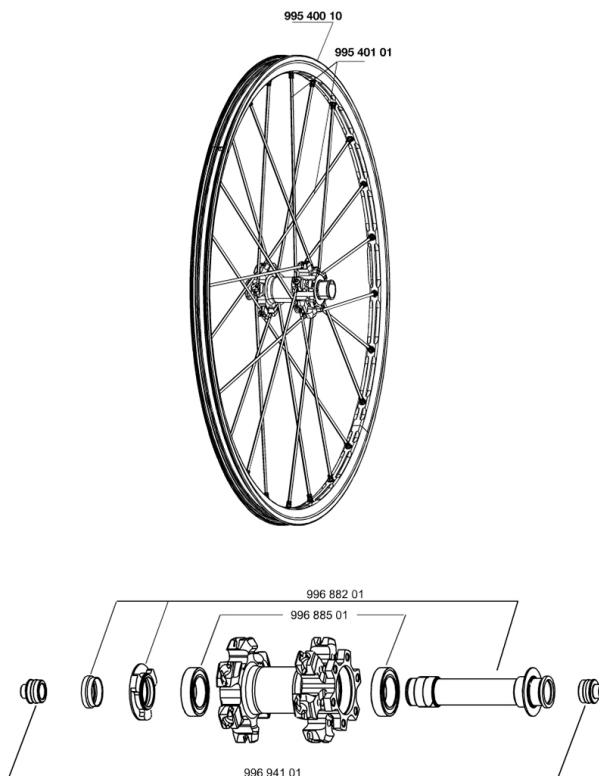

REFERENCES WHEELS

**RIMS**

&NBSP;:

99540010	FRONT CROSSMAX ST DISC RIM
----------	----------------------------

**SPOKES**

99540101	12 FR.BLK SPK XMAX ST 261mm
----------	-----------------------------

**HUB SHELLS**

99688501	BEARING KIT 9/12/15 D6T HUB 20x32x7 6804
99688201	9/15 6B FRT AXLE CROSSMAX/KSY PRO CARBON SL C

**ADAPTERS**

99694101	ADAPTER Ft 15 to 9mm QR
----------	-------------------------

# CROSSMAX ST DISC 09

## *Specifications*

WHEEL WEIGHTS