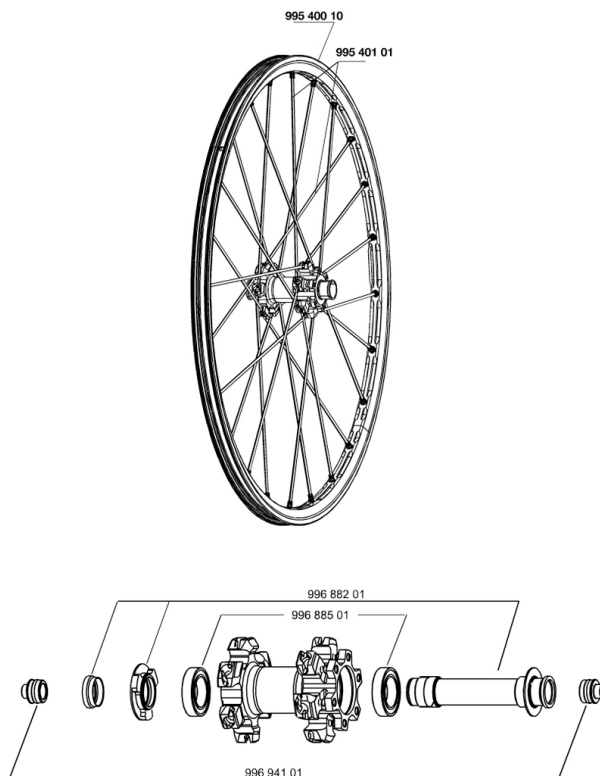

REFERENZE RUOTE

RIMS

&NBSP;:

99540010 CERCHIO ANT. CROSSMAX ST DISC

SPOKES

99540101 12 RAGGI ANT. BLACK XMAX ST 261mm

HUB SHELLS

99688501 BEARING KIT 9/15 D6T HUB
99688201 9/15 D6T HUB FRONT AXLE

ADAPTERS

99694101 2 REDUCERS 15/9mm

CROSSMAX ST DISC 09

Specifications

PESI RUOTE