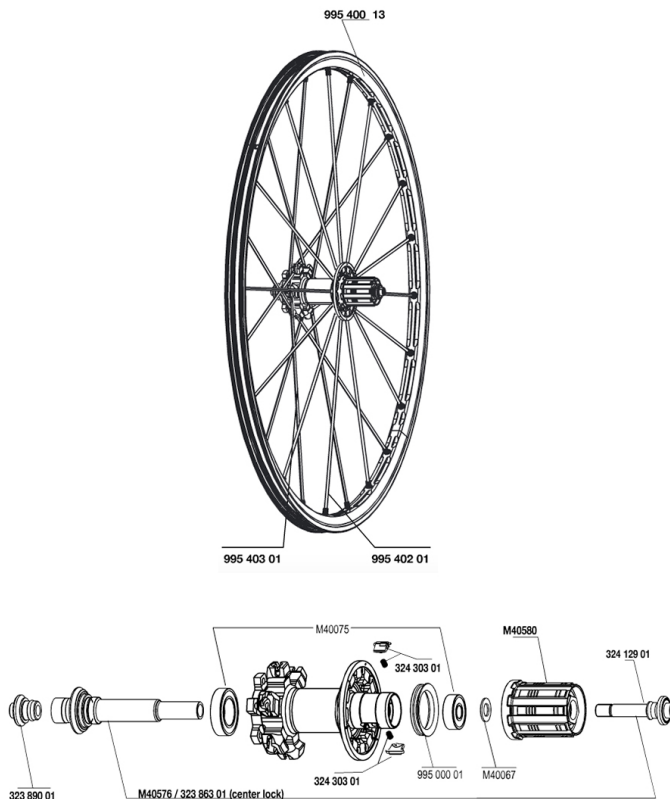

REFERENZEN RÄDER

**RIMS**

&NBSP;:

99540013	REAR CROSSMAX ST DISC RIM
----------	---------------------------

**SPOKES**

99540201	12 DRV BLK SPK XMAX ST 248mm
99540301	12 NDR BLK SPK XMAX ST D 263mm

**HUB SHELLS**

M40576	REAR AXLE CROSSMAX UST DISC
32430301	FTSX MTB PAWLS KIT
M40067	10 SPACERS FRW/HUB BODY
32389001	R.FORK SUPPORT CROSSMAX SL DCL
M40075	REAR HUB 608+6903 BEARINGS
99500001	FTSL/FTSX FREEHUB BODY SEAL
32386301	CROSSMAX SL DCL REAR AXLE
32412901	REAR AXLE BOLT PREP HG9
M40580	CORPS DE ROUE LIBRE FTS "L" HG9

# CROSSMAX ST DISC 09

## *Specifications*

RADGEWICHTE