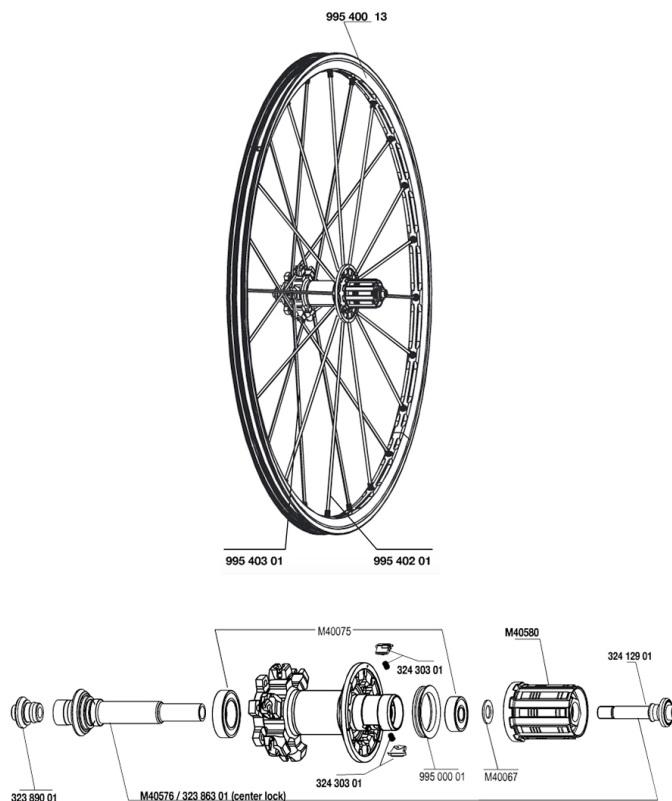

REFERENZEN RÄDER

**RIMS**

&NBSP;:

99540013	REAR CROSSMAX ST DISC RIM
----------	---------------------------

**SPOKES**

99540201	12 DRV BLK SPK XMAX ST 248mm
99540301	12 NDR BLK SPK XMAX ST D 263mm

**HUB SHELLS**

M40576	REAR AXLE CROSSMAX UST DISC
32430301	FTSX MTB PAWLS KIT
M40067	10 SPACERS FRW/HUB BODY
32389001	R.FORK SUPPORT CROSSMAX SL DCL
M40075	REAR HUB 608+6903 BEARINGS
99500001	FTSL/FTSX FREEHUB BODY SEAL
32386301	CROSSMAX SL DCL REAR AXLE
32412901	REAR AXLE BOLT PREP HG9
M40580	CORPS DE ROUE LIBRE FTS "L" HG9

# CROSSMAX ST DISC 09

## *Specifications*

RADGEWICHTE