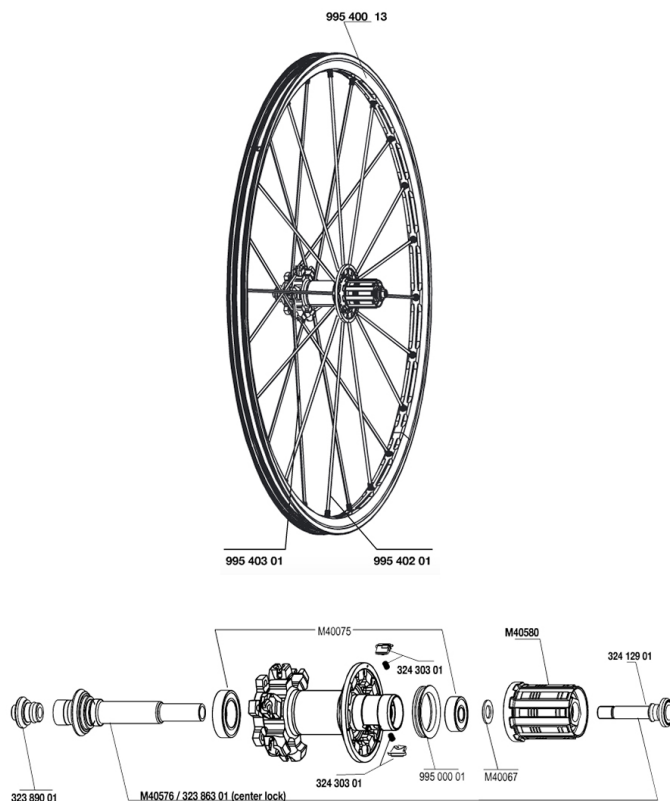

REFERENZEN RÄDER

RIMS

&NBSP;:

99540013	REAR CROSSMAX ST DISC RIM
----------	---------------------------

SPOKES

99540201	12 DRV BLK SPK XMAX ST 248mm
99540301	12 NDR BLK SPK XMAX ST D 263mm

HUB SHELLS

M40576	REAR AXLE CROSSMAX UST DISC
32430301	FTSX MTB PAWLS KIT
M40067	10 SPACERS FRW/HUB BODY
32389001	R.FORK SUPPORT CROSSMAX SL DCL
M40075	REAR HUB 608+6903 BEARINGS
99500001	FTSL/FTSX FREEHUB BODY SEAL
32386301	CROSSMAX SL DCL REAR AXLE
32412901	REAR AXLE BOLT PREP HG9
M40580	CORPS DE ROUE LIBRE FTS "L" HG9

CROSSMAX ST DISC 09

Specifications

RADGEWICHTE