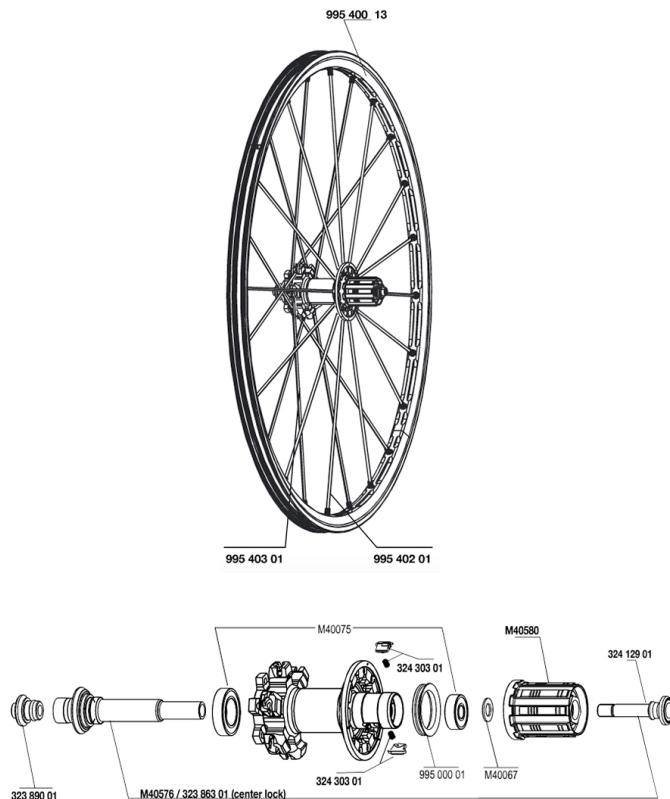

REFERENZEN RÄDER

RIMS

&NBSP;:

99540013	REAR CROSSMAX ST DISC RIM
----------	---------------------------

SPOKES

99540201	12 DRV BLK SPK XMAX ST 248mm
99540301	12 NDR BLK SPK XMAX ST D 263mm

HUB SHELLS

32389001	R.FORK SUPPORT CROSSMAX SL DCL
M40075	REAR HUB 608+6903 BEARINGS
99500001	FTSL/FTSX FREEHUB BODY SEAL
32386301	CROSSMAX SL DCL REAR AXLE
32412901	REAR AXLE BOLT PREP HG9
M40580	CORPS DE ROUE LIBRE FTS "L" HG9
M40576	REAR AXLE CROSSMAX UST DISC
32430301	FTSX MTB PAWLS KIT
M40067	10 SPACERS FRW/HUB BODY

CROSSMAX ST DISC 09

Specifications

RADGEWICHTE