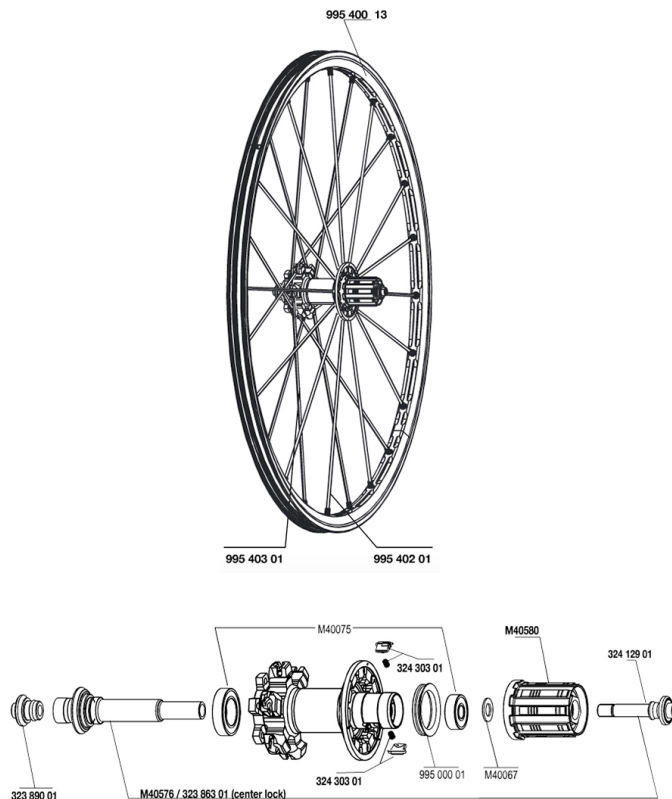

REFERENZEN RÄDER

RIMS

&NBSP;:

99540013	REAR CROSSMAX ST DISC RIM
----------	---------------------------

SPOKES

99540301	12 NDR BLK SPK XMAX ST D 263mm
99540201	12 DRV BLK SPK XMAX ST 248mm

HUB SHELLS

32386301	CROSSMAX SL DCL REAR AXLE
32412901	REAR AXLE BOLT PREP HG9
M40580	CORPS DE ROUE LIBRE FTS "L" HG9
M40576	REAR AXLE CROSSMAX UST DISC
32430301	FTSX MTB PAWLS KIT
M40067	10 SPACERS FRW/HUB BODY
32389001	R.FORK SUPPORT CROSSMAX SL DCL
M40075	REAR HUB 608+6903 BEARINGS
99500001	FTSL/FTSX FREEHUB BODY SEAL

CROSSMAX ST DISC 09

Specifications

RADGEWICHTE