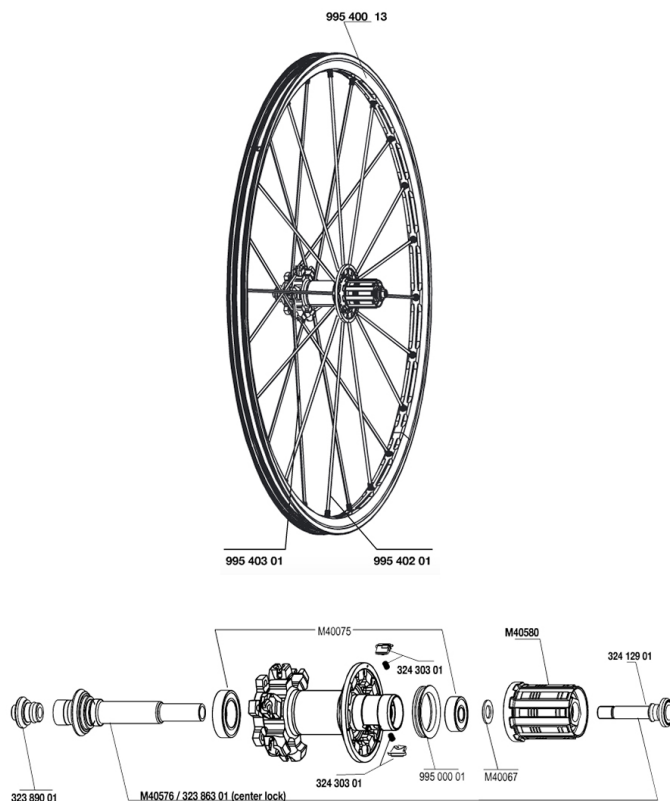

REFERENZEN RÄDER

**RIMS**

&NBSP;:

99540013	REAR CROSSMAX ST DISC RIM
----------	---------------------------

**SPOKES**

99540301	12 NDR BLK SPK XMAX ST D 263mm
99540201	12 DRV BLK SPK XMAX ST 248mm

**HUB SHELLS**

M40580	CORPS DE ROUE LIBRE FTS "L" HG9
M40576	REAR AXLE CROSSMAX UST DISC
32430301	FTSX MTB PAWLS KIT
M40067	10 SPACERS FRW/HUB BODY
32389001	R.FORK SUPPORT CROSSMAX SL DCL
M40075	REAR HUB 608+6903 BEARINGS
99500001	FTSL/FTSX FREEHUB BODY SEAL
32386301	CROSSMAX SL DCL REAR AXLE
32412901	REAR AXLE BOLT PREP HG9

# CROSSMAX ST DISC 09

## *Specifications*

RADGEWICHTE