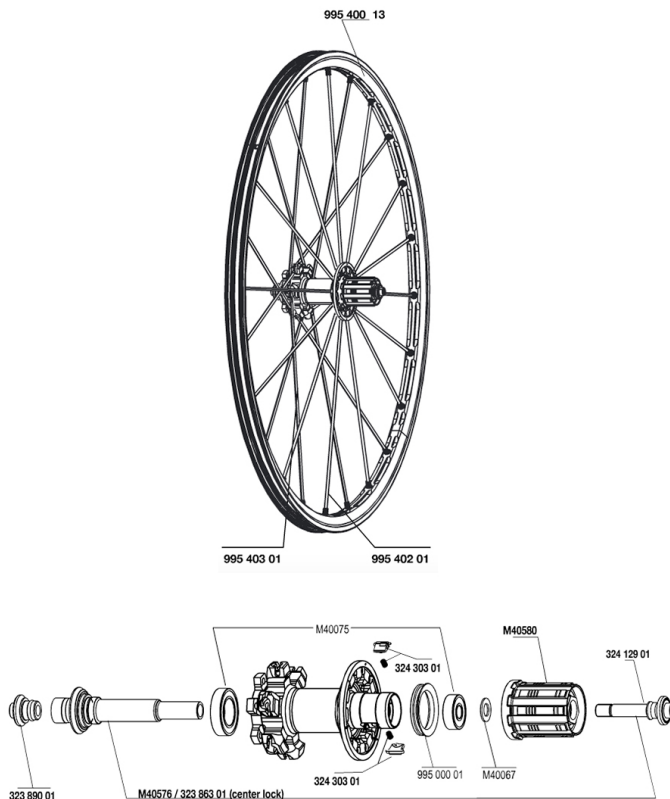

REFERENCES WHEELS

**RIMS**

&NBSP;:

99540013	REAR CROSSMAX ST DISC RIM
----------	---------------------------

**SPOKES**

99540201	12 DRV BLK SPK XMAX ST 248mm
99540301	12 NDR BLK SPK XMAX ST D 263mm

**HUB SHELLS**

M40576	REAR AXLE CROSSMAX UST DISC
32430301	FTSX PAWLS KIT (MTB WHEELS)
M40067	INTERNAL FREEWHEEL SPACER FTSL/FTSX
32389001	R.FORK SUPPORT CROSSMAX SL DCL
M40075	REAR HUB 608+6903 BEARINGS
99500001	FTSL/FTSX FREEHUB BODY SEAL
32386301	CROSSMAX SL DCL REAR AXLE
32412901	REAR AXLE BOLT PREP HG9
M40580	FTSX FREEWHEEL BODY HG9

# CROSSMAX ST DISC 09

## *Specifications*

WHEEL WEIGHTS