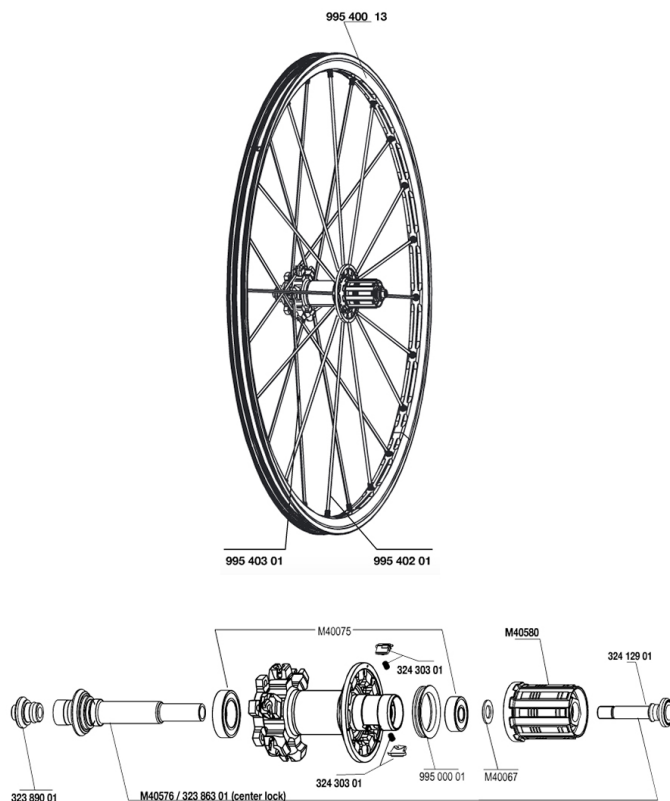

REFERENCES WHEELS

**RIMS**

&NBSP;:

99540013	REAR CROSSMAX ST DISC RIM
----------	---------------------------

**SPOKES**

99540301	12 NDR BLK SPK XMAX ST D 263mm
99540201	12 DRV BLK SPK XMAX ST 248mm

**HUB SHELLS**

32386301	CROSSMAX SL DCL REAR AXLE
32412901	REAR AXLE BOLT PREP HG9
M40580	FTSX FREEWHEEL BODY HG9
M40576	REAR AXLE CROSSMAX UST DISC
32430301	FTSX PAWLS KIT (MTB WHEELS)
M40067	INTERNAL FREEWHEEL SPACER FTSL/FTSX
32389001	R.FORK SUPPORT CROSSMAX SL DCL
M40075	REAR HUB 608+6903 BEARINGS
99500001	FTSL/FTSX FREEHUB BODY SEAL

# CROSSMAX ST DISC 09

## *Specifications*

WHEEL WEIGHTS