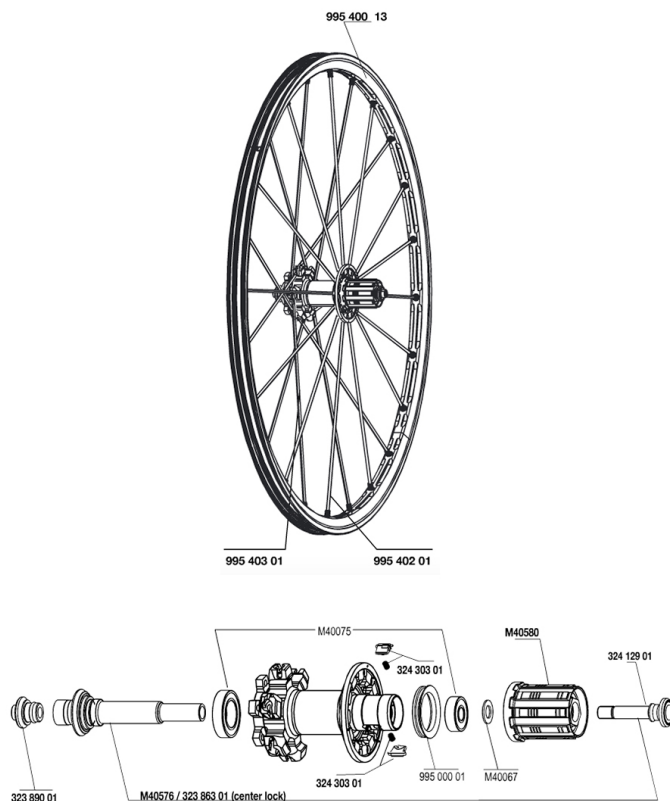

REFERENCES WHEELS

RIMS

&NBSP;:

99540013	REAR CROSSMAX ST DISC RIM
----------	---------------------------

SPOKES

99540301	12 NDR BLK SPK XMAX ST D 263mm
99540201	12 DRV BLK SPK XMAX ST 248mm

HUB SHELLS

32389001	R.FORK SUPPORT CROSSMAX SL DCL
M40075	REAR HUB 608+6903 BEARINGS
99500001	FTSL/FTSX FREEHUB BODY SEAL
32386301	CROSSMAX SL DCL REAR AXLE
32412901	REAR AXLE BOLT PREP HG9
M40580	FTSX FREEWHEEL BODY HG9
M40576	REAR AXLE CROSSMAX UST DISC
32430301	FTSX PAWLS KIT (MTB WHEELS)
M40067	INTERNAL FREEWHEEL SPACER FTSL/FTSX

CROSSMAX ST DISC 09

Specifications

WHEEL WEIGHTS