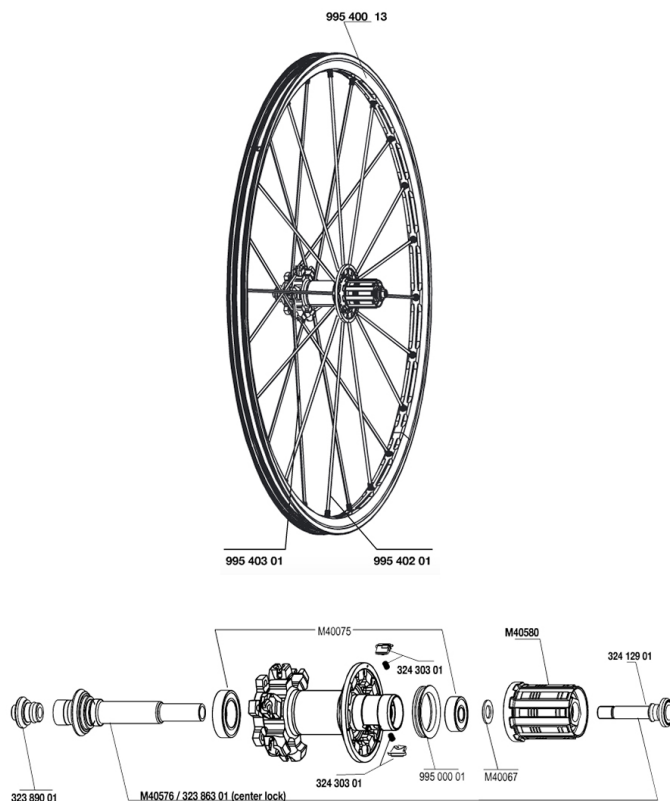

REFERENCES WHEELS

RIMS

&NBSP;:

99540013	REAR CROSSMAX ST DISC RIM
----------	---------------------------

SPOKES

99540201	12 DRV BLK SPK XMAX ST 248mm
99540301	12 NDR BLK SPK XMAX ST D 263mm

HUB SHELLS

32389001	R.FORK SUPPORT CROSSMAX SL DCL
M40075	REAR HUB 608+6903 BEARINGS
99500001	FTSL/FTSX FREEHUB BODY SEAL
32386301	CROSSMAX SL DCL REAR AXLE
32412901	REAR AXLE BOLT PREP HG9
M40580	FTSX FREEWHEEL BODY HG9
M40576	REAR AXLE CROSSMAX UST DISC
32430301	FTSX PAWLS KIT (MTB WHEELS)
M40067	INTERNAL FREEWHEEL SPACER FTSL/FTSX

CROSSMAX ST DISC 09

Specifications

WHEEL WEIGHTS